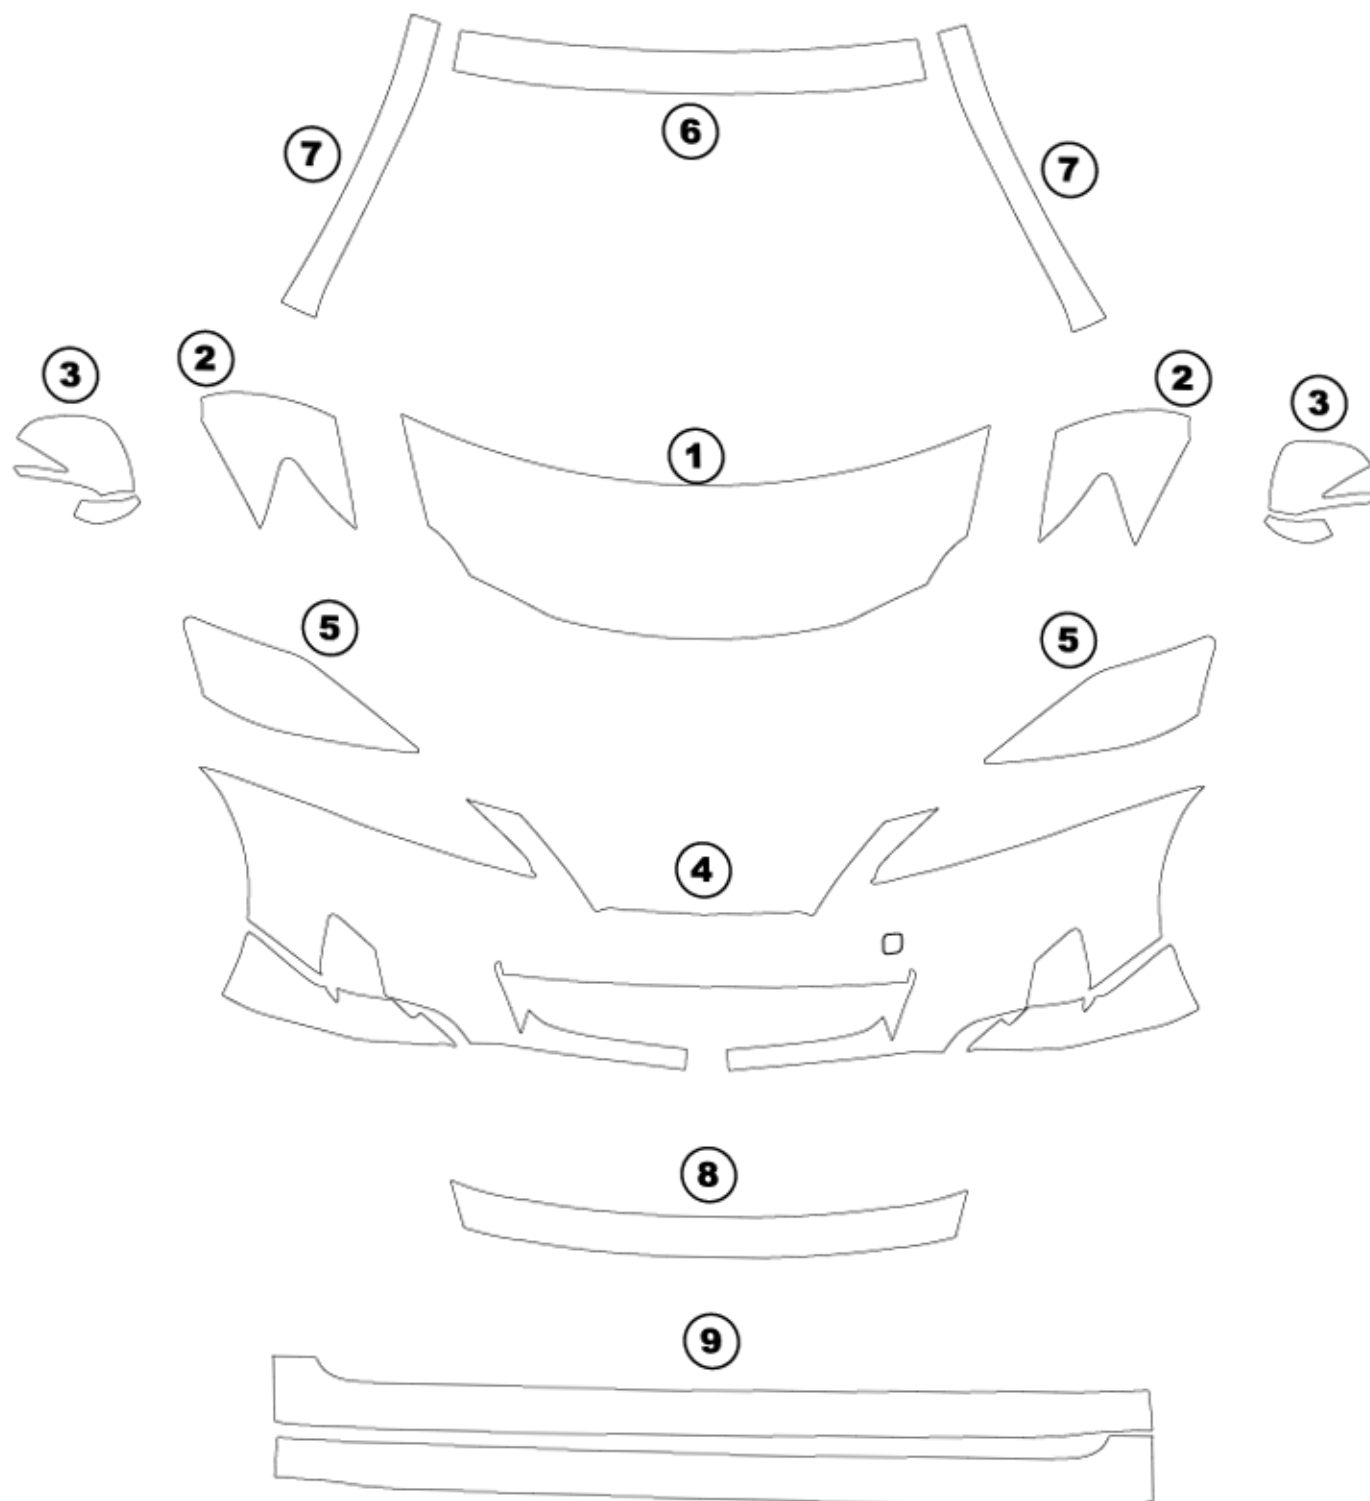

- ① HOOD
- ② FENDER
- ③ MIRROR

- ④ BUMPER
- ⑤ LIGHTS
- ⑥ CAB TOP

- ⑦ A PILLARS
- ⑧ REAR TRUNK LEDGE
- ⑨ ROCKER PANELS

LEXUS IS 250 & IS 350 F-SPORT 2011+

DATE: 12/15/11

DESIGNER: J.L.

Installed by:

Notes
on back: