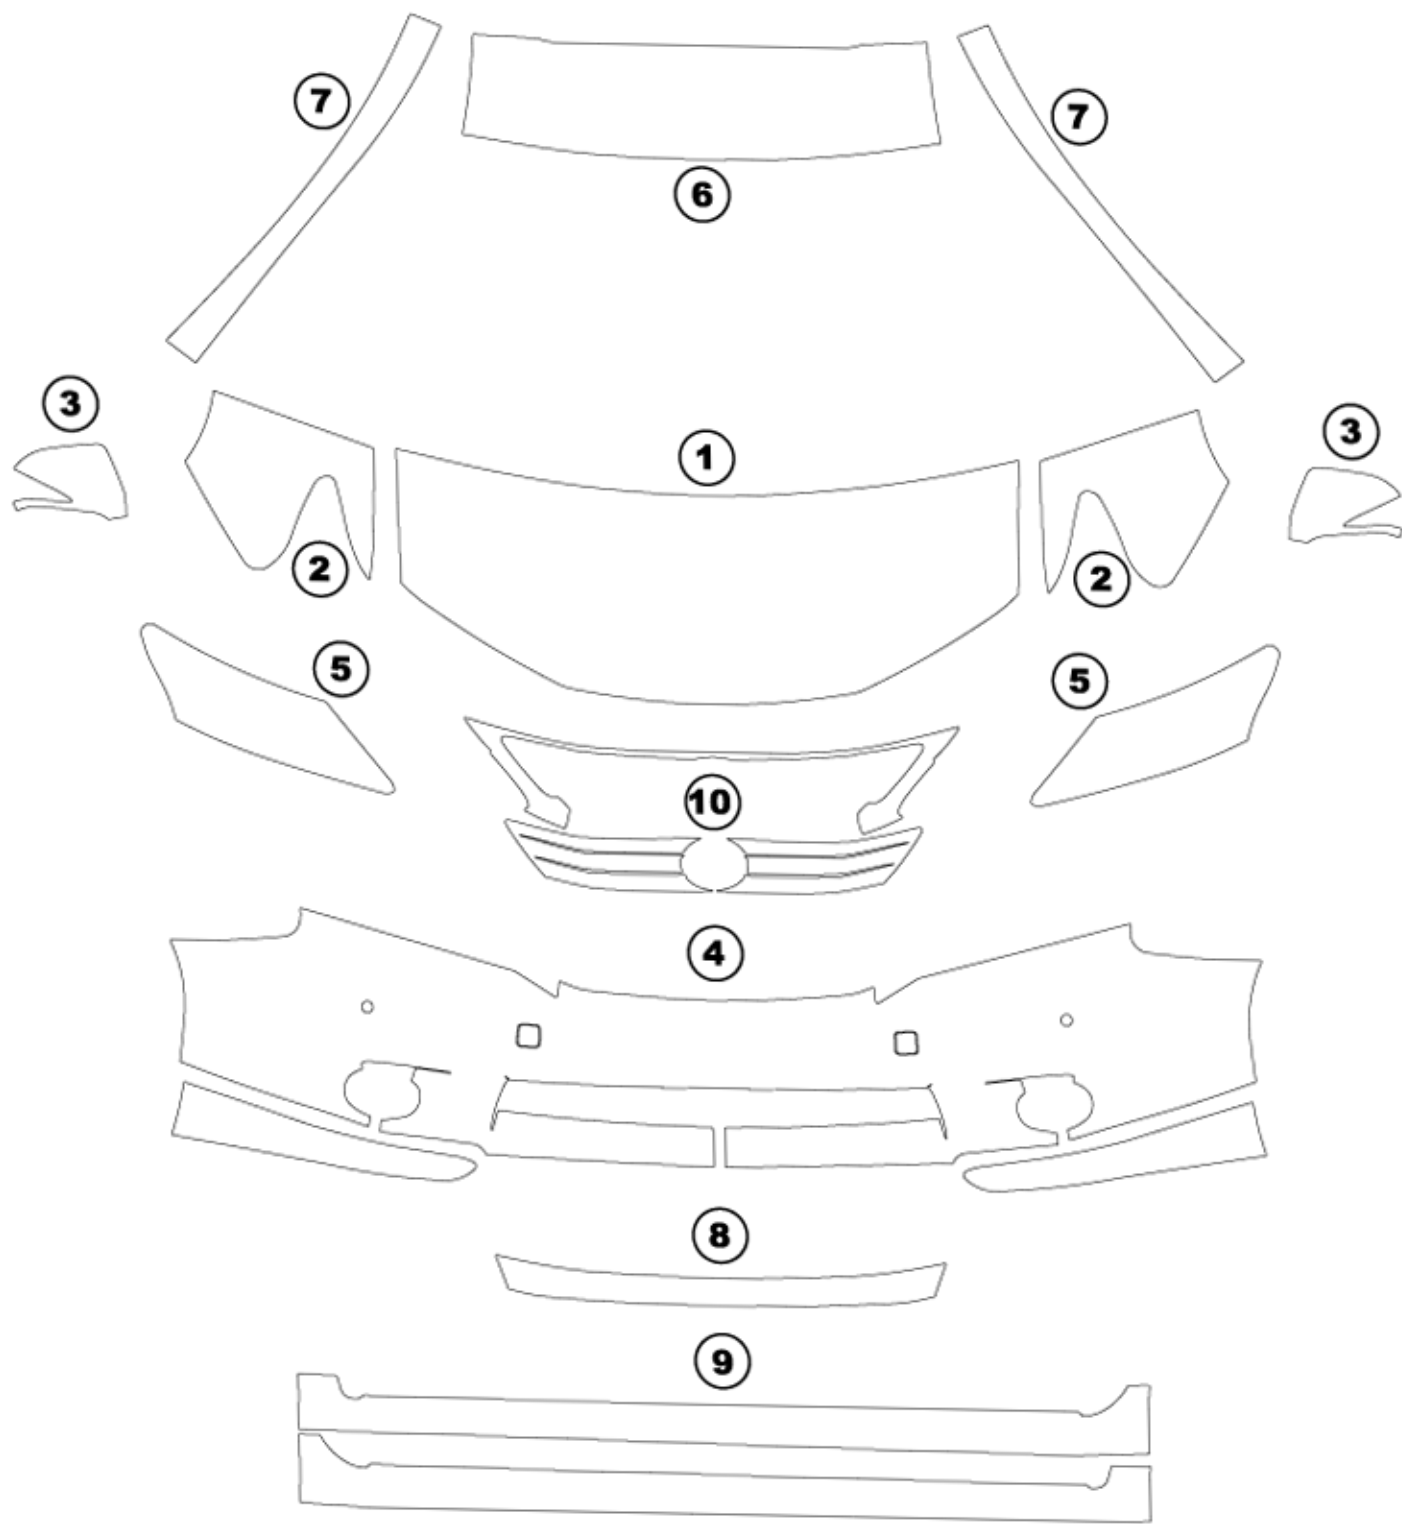

- ① HOOD
- ② FENDER
- ③ MIRROR

- ④ BUMPER
- ⑤ LIGHTS
- ⑥ CAB TOP

- ⑦ A PILLARS
- ⑧ REAR TRUNK LEDGE
- ⑨ ROCKER PANELS
- ⑩ GRILLE

LEXUS HS 250h SEDAN 2010+

DATE: 12/15/11

DESIGNER: J.L.

Installed by:

Notes
on back: