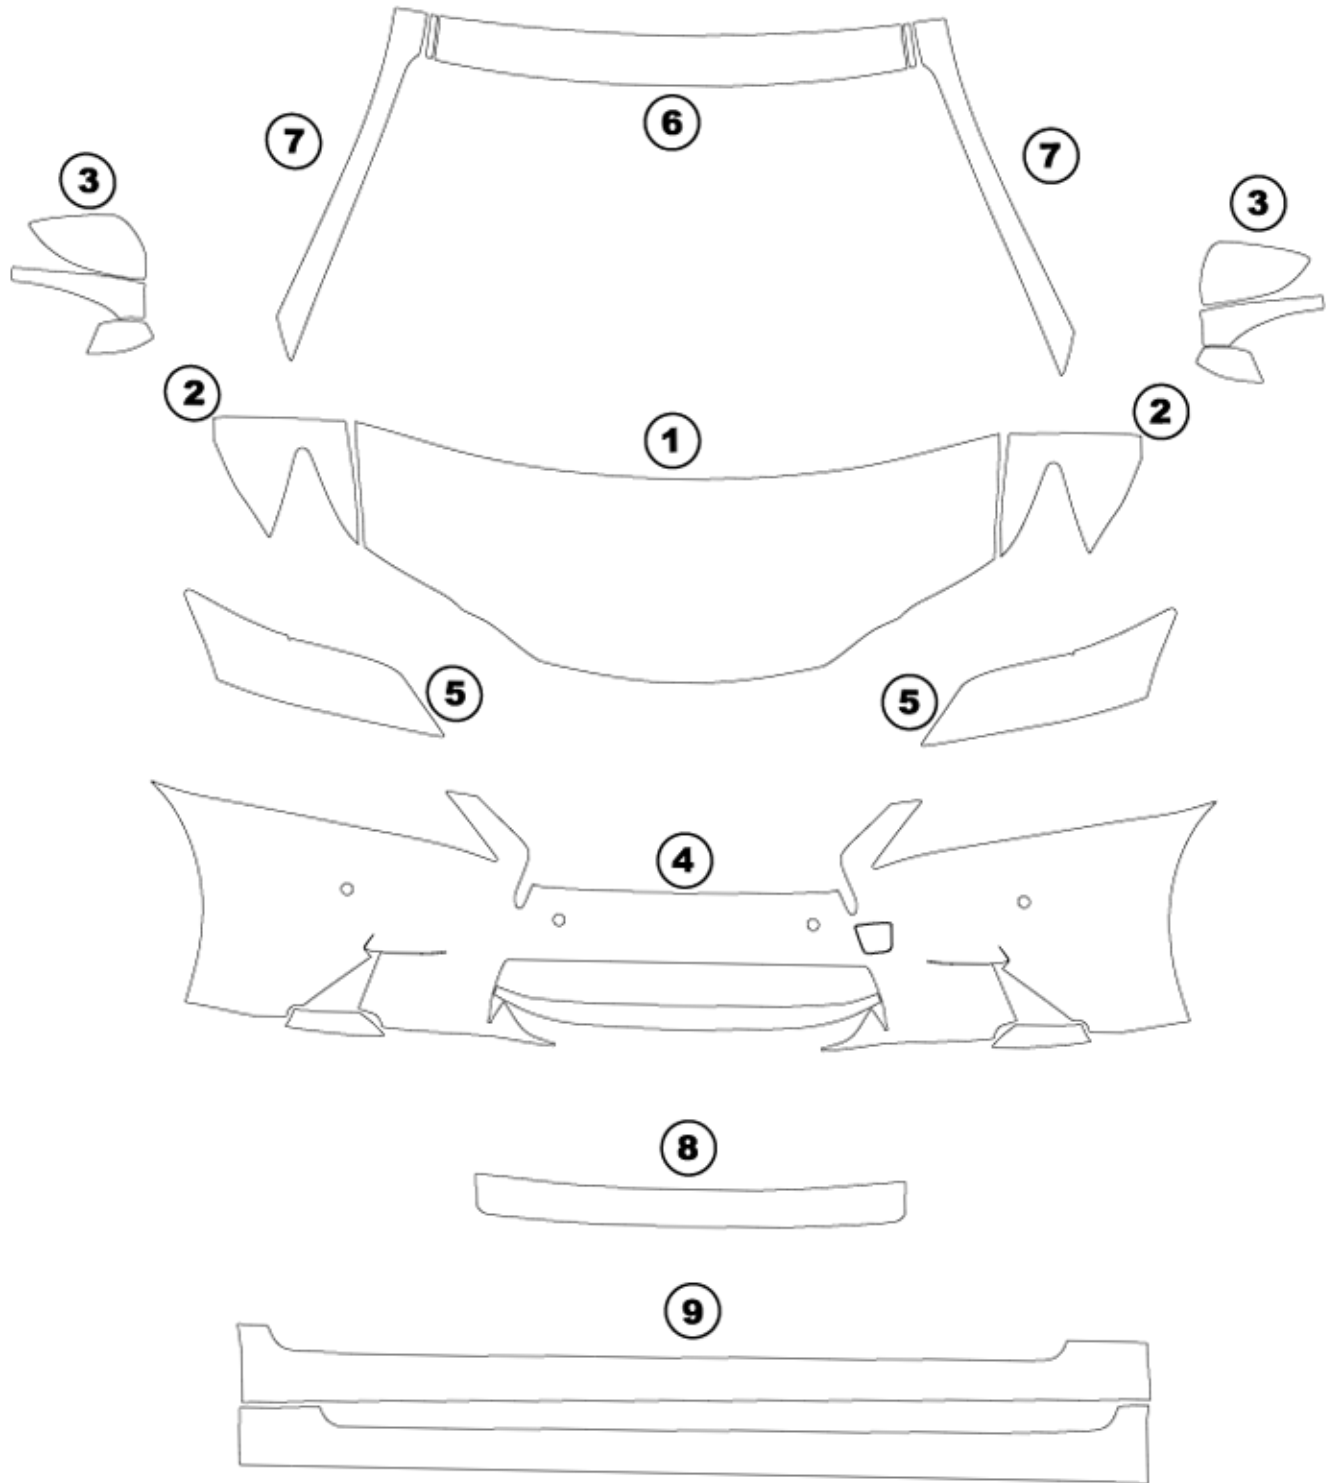

- ① HOOD
- ② FENDER
- ③ MIRROR

- ④ BUMPER
- ⑤ LIGHTS
- ⑥ CAB TOP

- ⑦ A PILLARS
- ⑧ REAR TRUNK LEDGE
- ⑨ ROCKER PANELS

LEXUS GS F-SPORT 2013+

DATE: 02/10/2012

DESIGNER: J.L.

Installed by:

Notes
on back: