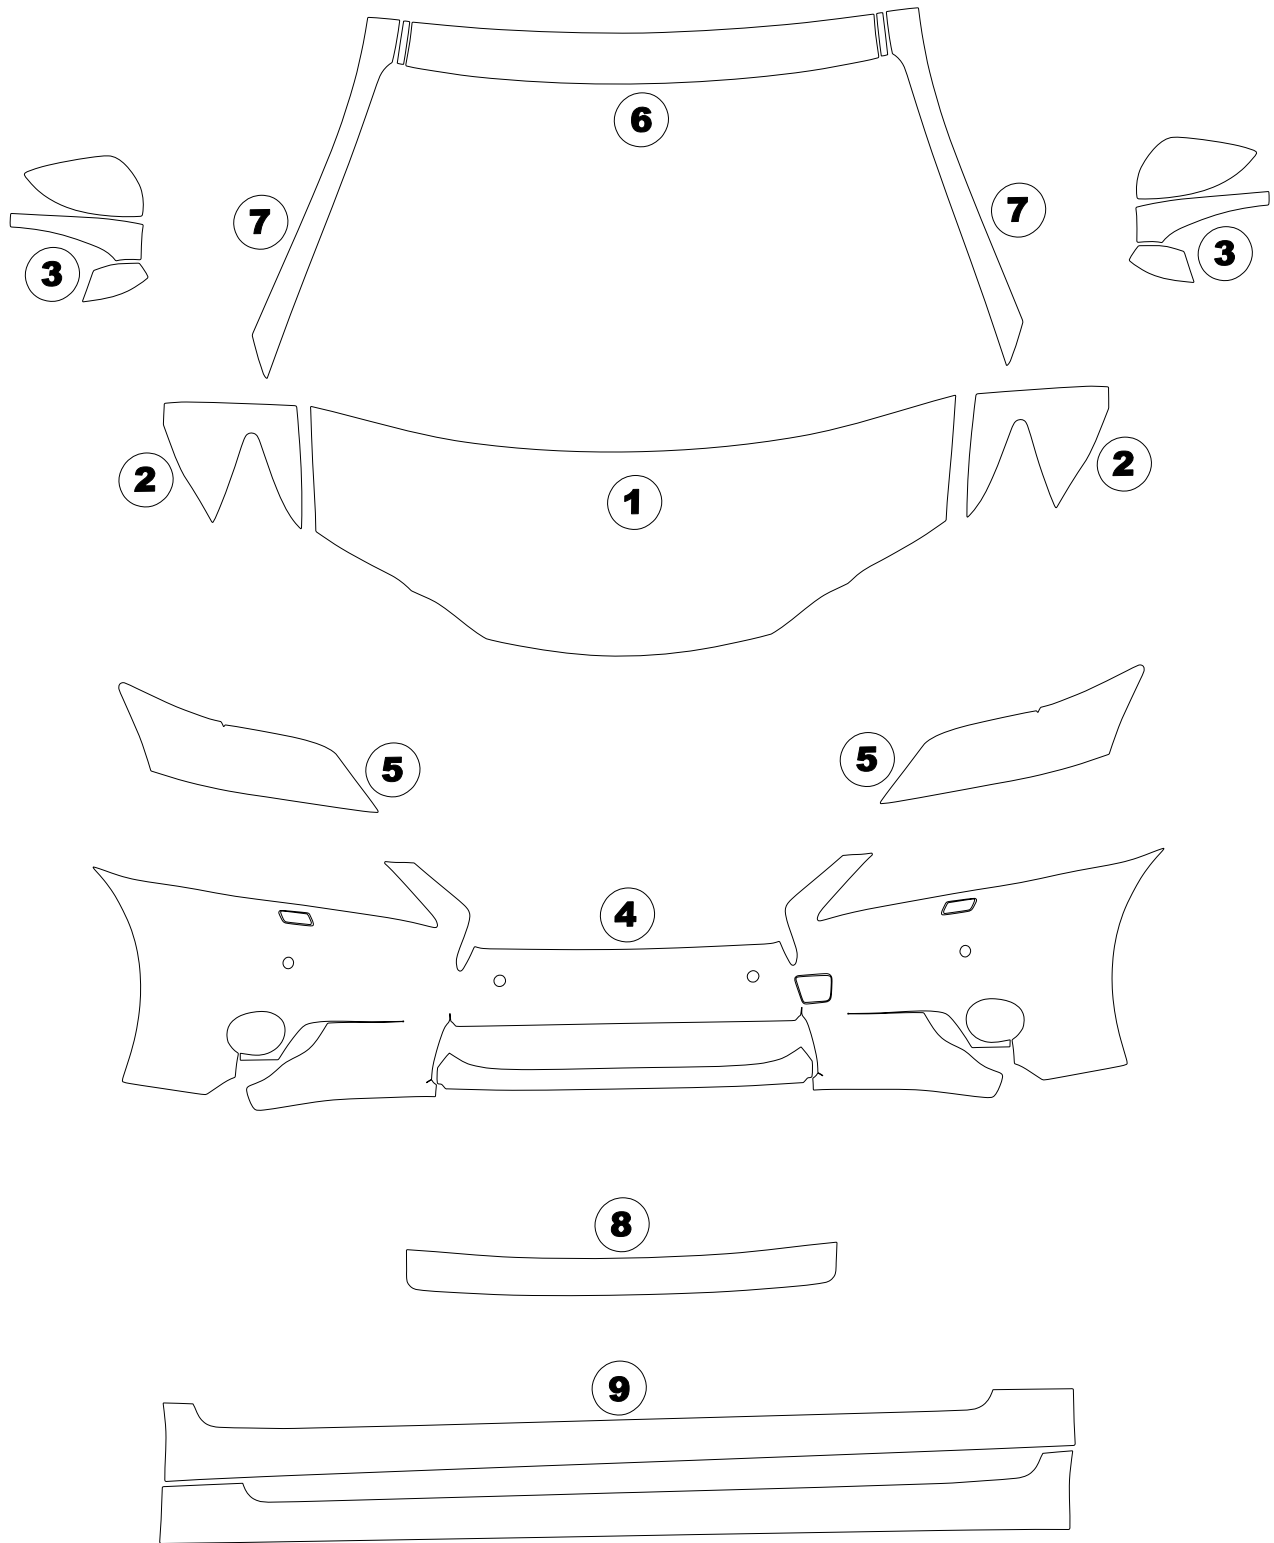

- ① HOOD
- ② FENDER
- ③ MIRROR

- ④ BUMPER
- ⑤ LIGHTS
- ⑥ CAB TOP

- ⑦ A PILLARS
- ⑧ REAR TRUNK LEDGE
- ⑨ ROCKER PANELS

Lexus GS 2013+  
350, 450 H

DATE: 02/06/2012

DESIGNER: A.G.

Installed by:

Notes on back: