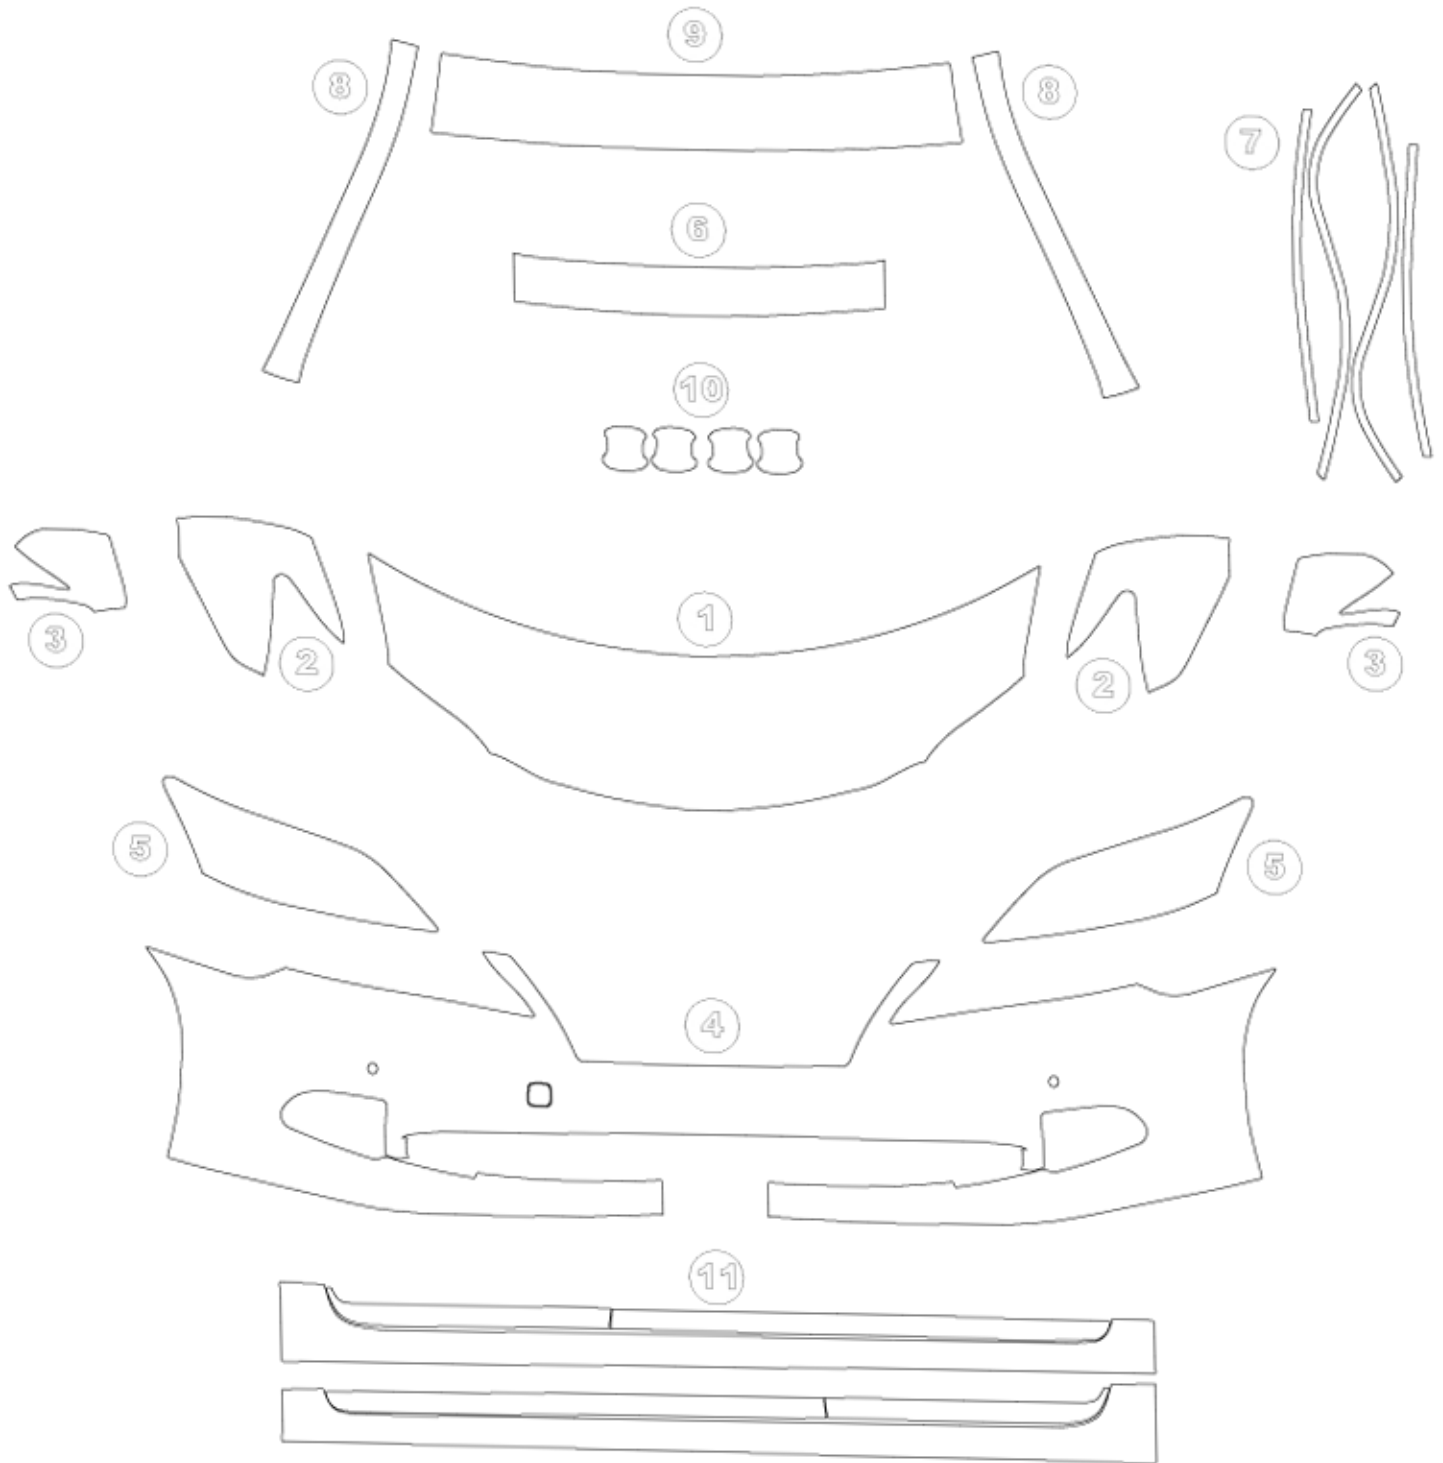

# LEXUS ES 350 w/ & w/o PDC 2010+

- ① - HOOD
- ② - END CAP
- ③ - SIDE VIEW MIRROR

- ④ - BUMPER
- ⑤ - HEADLIGHTS
- ⑥ - REAR TRUNK LEDGE

- ⑦ - DOOR EDGE GUARDS
- ⑧ - DOOR PILLARS
- ⑨ - CAB TOP
- ⑩ - DOOR CUPS
- ⑪ - ROCKER PANELS

LEXUS ES350 w/ & w/o PDC 2010+

DATE: 10-29-10

DRAWN BY: J.L.

Installed by:

Notes on back:

REV. NO.:

DWG. NO.:

224-2-2-10