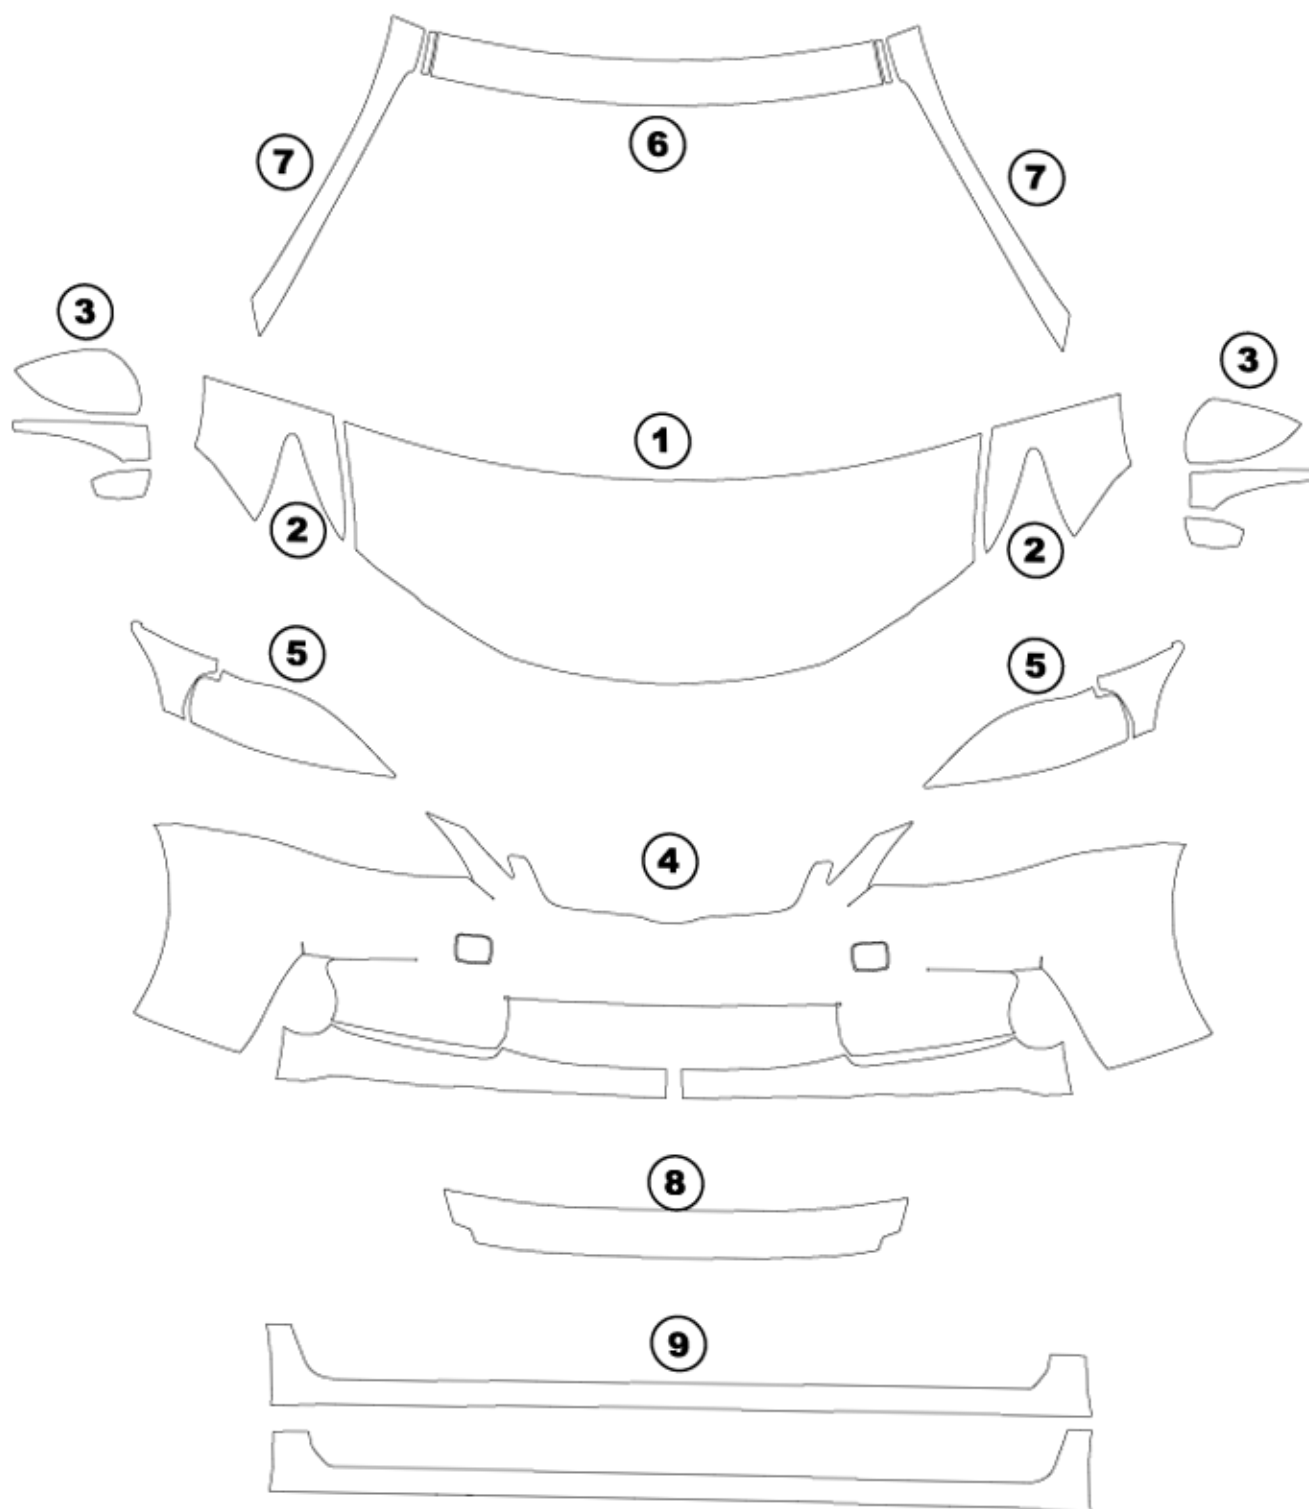

① HOOD

② FENDER

③ MIRROR

④ BUMPER

⑤ LIGHTS

⑥ CAB TOP

⑦ A PILLARS

⑧ REAR TRUNK LEDGE

⑨ ROCKER PANELS

**3M****LEXUS CT200h BASE & F-SPORT 2011+**

DATE: 12/14/11

DESIGNER: J.L.

Installed by:

Notes
on back:

REVISION: 00