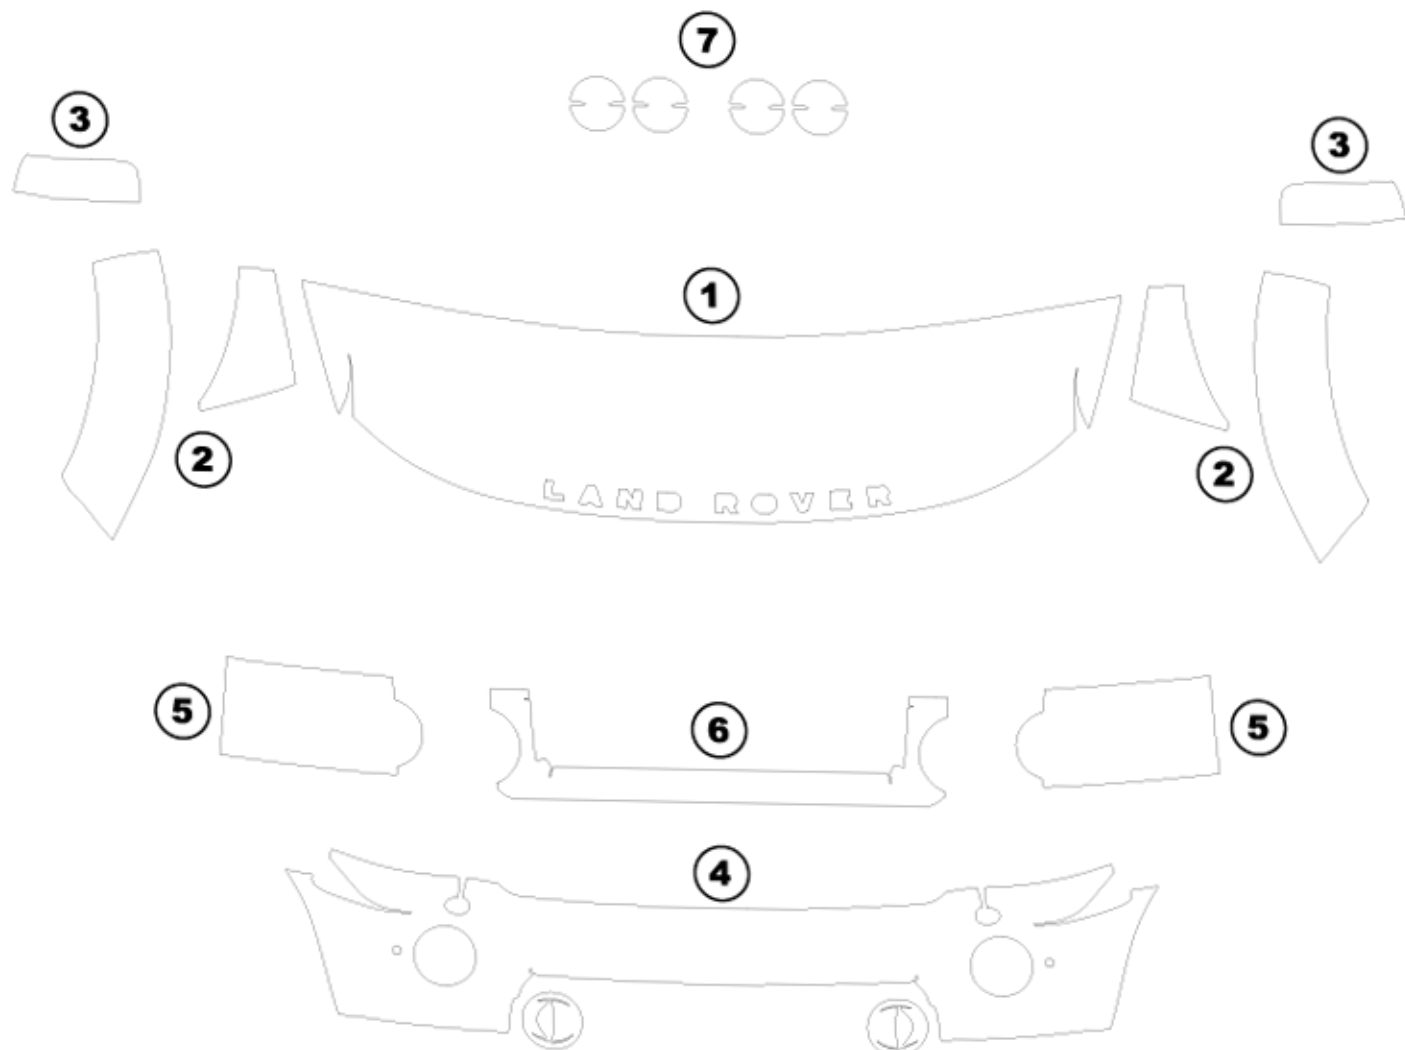

LAND ROVER LR4 2010+

- ① HOOD
- ② FENDER
- ③ MIRROR

- ④ BUMPER
- ⑤ LIGHTS
- ⑥ GRILLE

- ⑦ DOOR CUPS

LAND ROVER LR4 2010+

DATE: 2-28-11

DRAWN BY: J.L.

Installed by:

Notes on back:

REVISION #: 01

PART #: 223-14-2-10