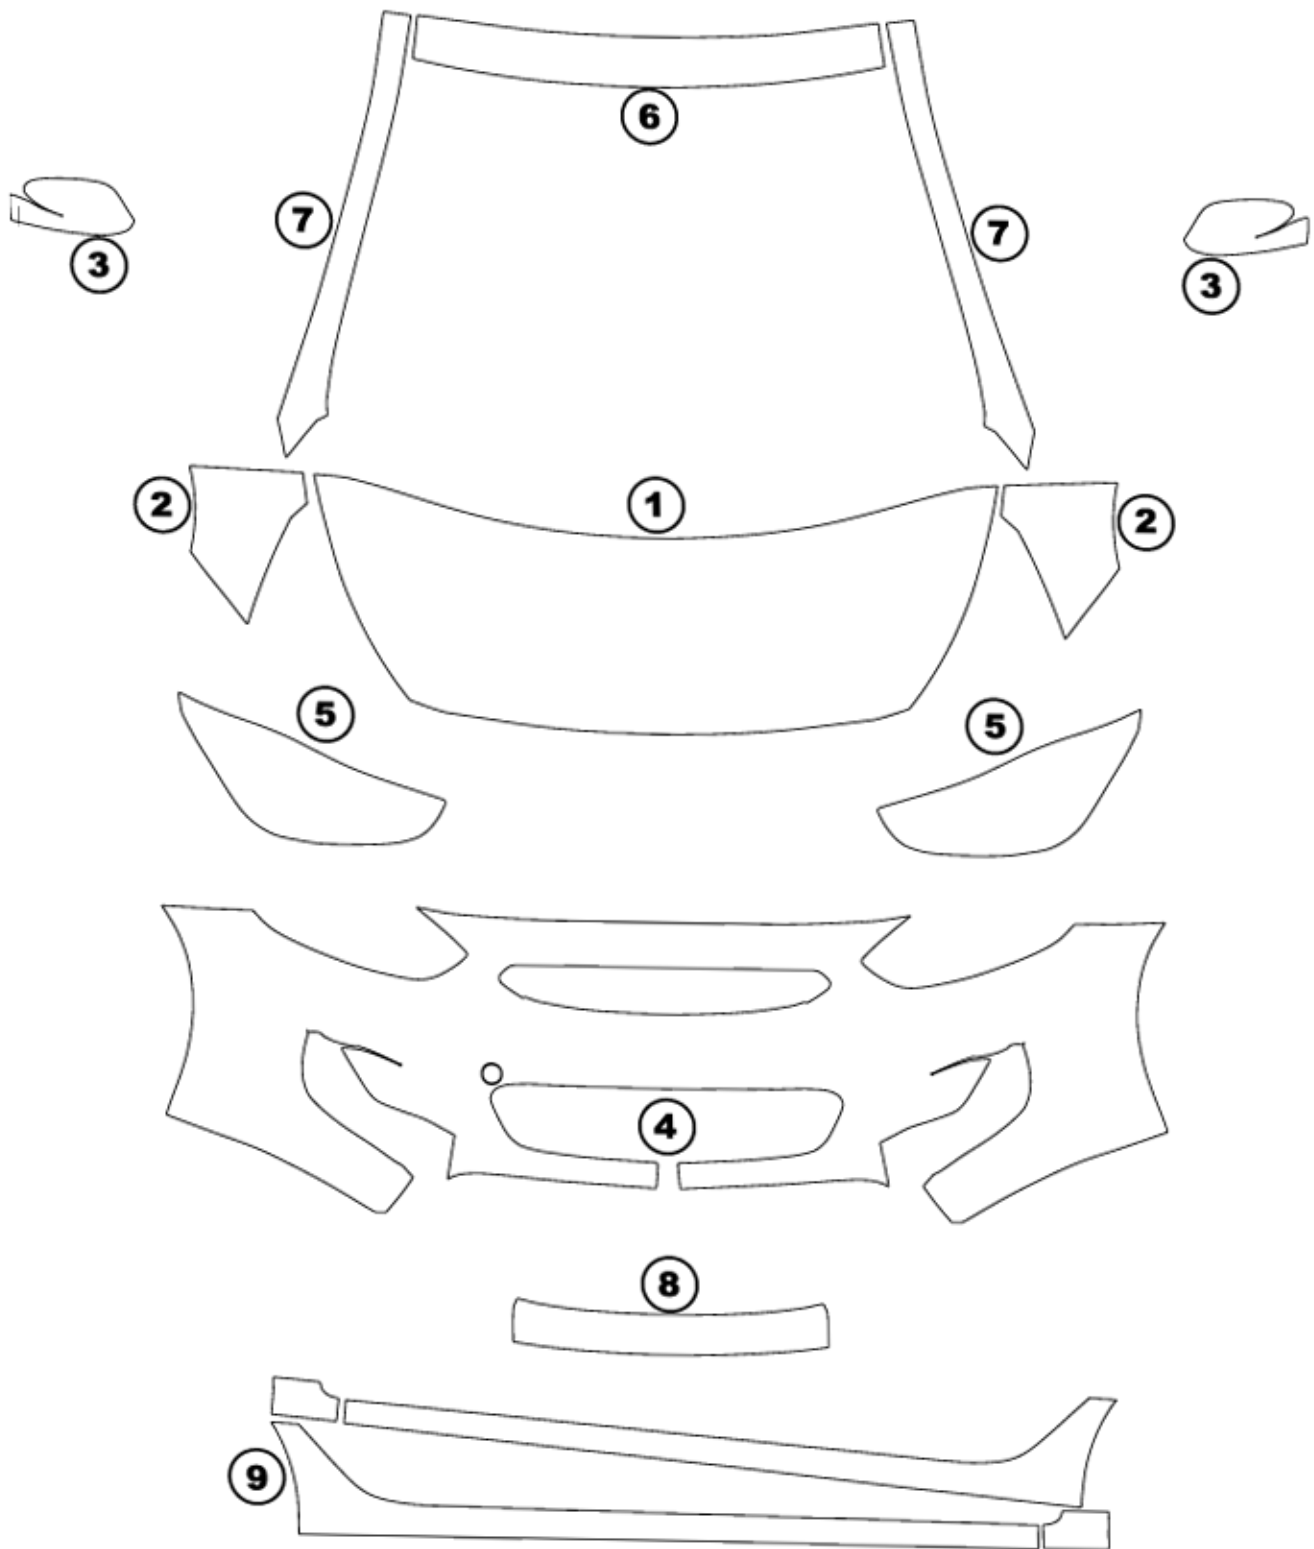

Hyundai Accent GLS, GS, SE 2012+

- ① HOOD
- ② FENDER
- ③ MIRROR
- ④ BUMPER

- ⑤ LIGHTS
- ⑥ CAB TOP
- ⑦ A PILLARS
- ⑧ REAR TRUNK LEDGE

- ⑨ ROCKER PANELS

Hyundai Accent GLS, GS, SE 2012+

DATE: 08/09/2011

DRAWN BY: A.G.

Installed by:

Notes on back:

REVISION #: 00

PART #: 216-2-2-12