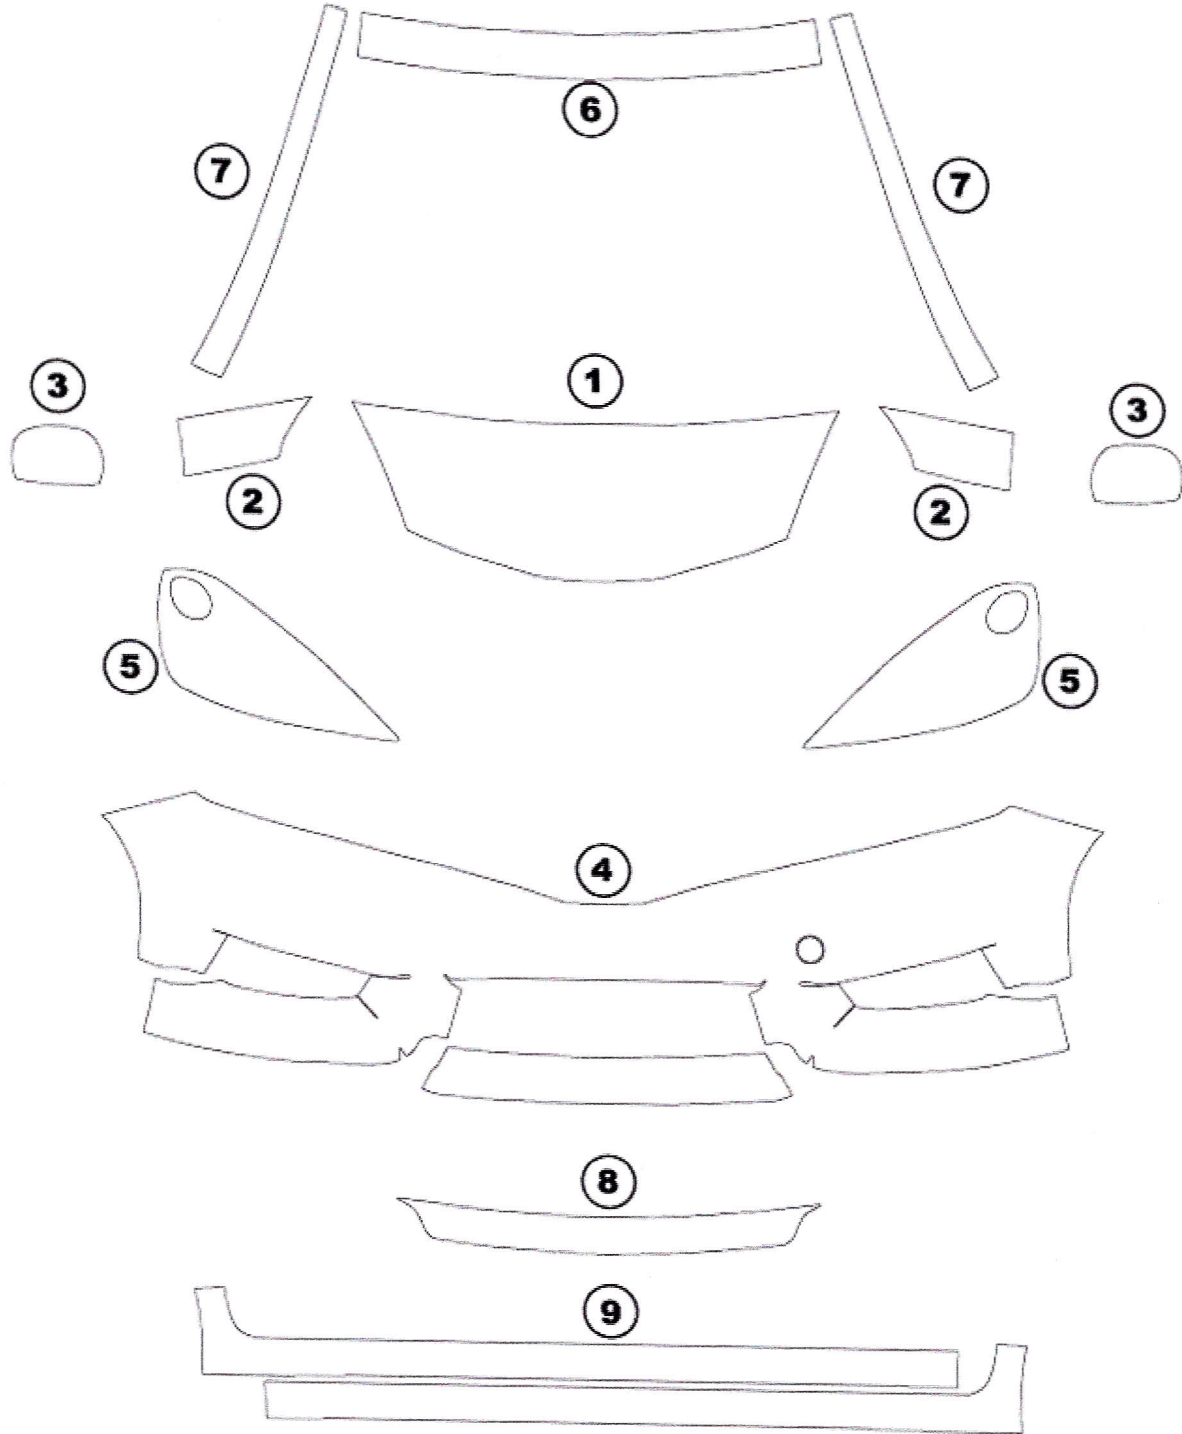

- ① HOOD
- ② FENDER
- ③ MIRROR

- ④ BUMPER
- ⑤ LIGHTS
- ⑥ CAB TOP

- ⑦ A PILLARS
- ⑧ REAR TRUNK LEDGE
- ⑨ ROCKER PANELS

HONDA FIT SPORT 2012+

DATE:	12/6/11
DESIGNER:	J.L.
REVISION:	00

Installed by:

Notes on back: