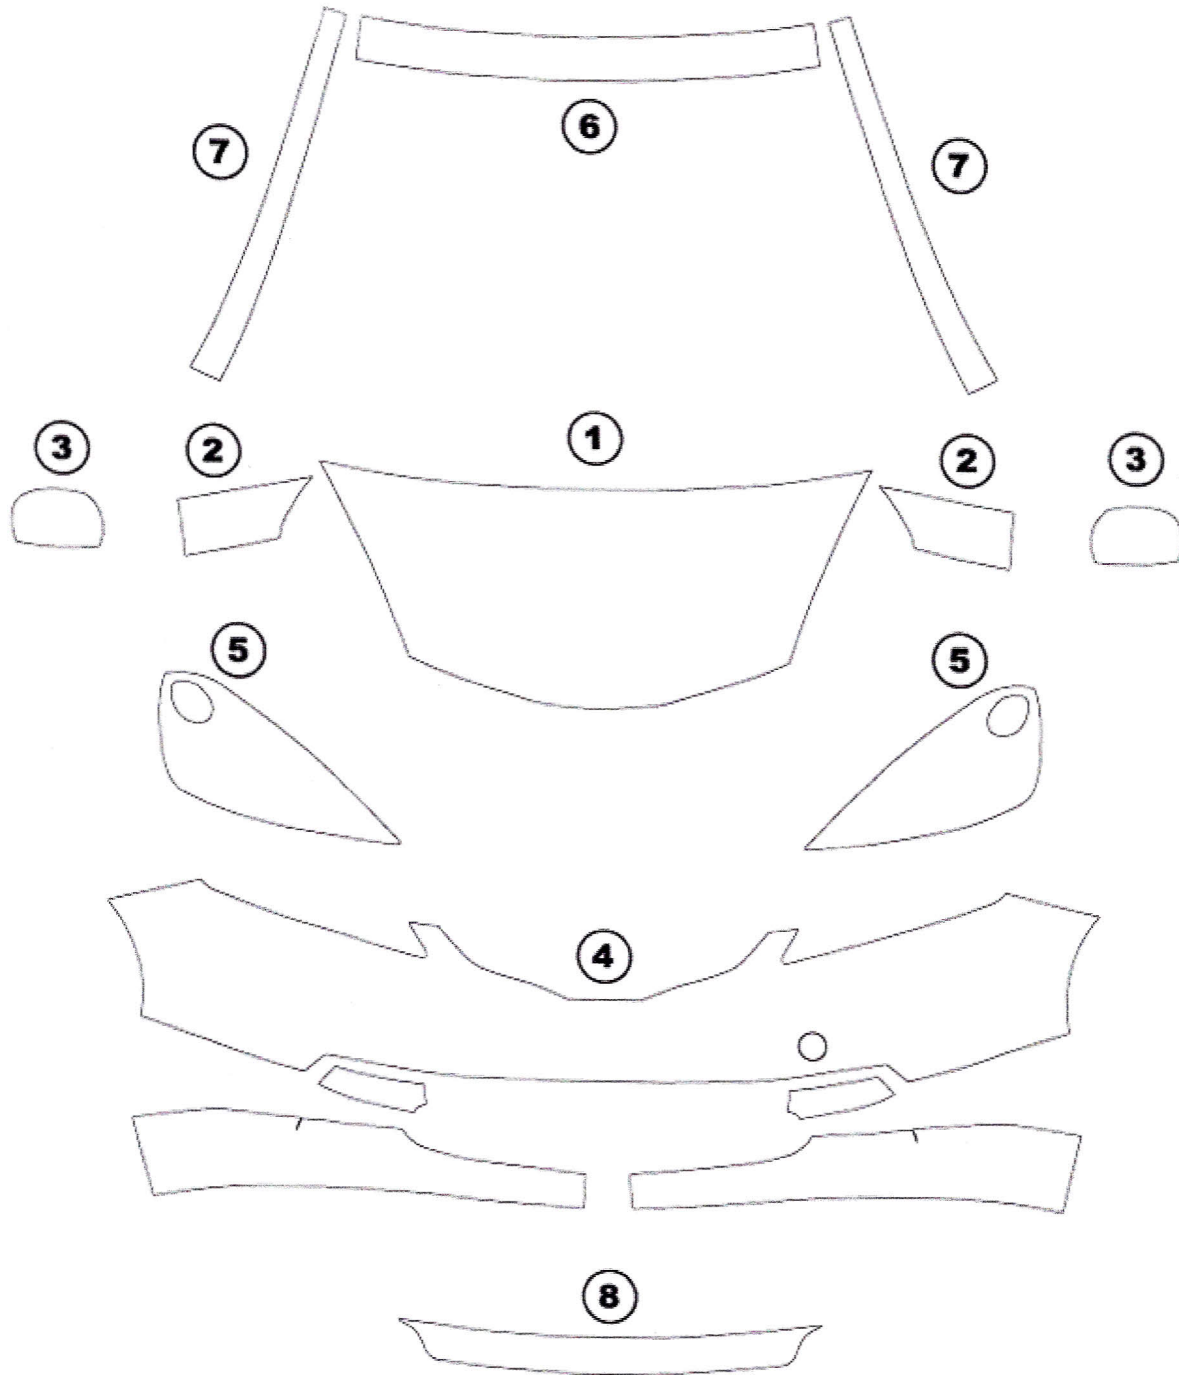

- ① HOOD
- ② FENDER
- ③ MIRROR

- ④ BUMPER
- ⑤ LIGHTS
- ⑥ CAB TOP

- ⑦ A PILLARS
- ⑧ REAR TRUNK LEDGE

HONDA FIT BASE 2009+

Installed by:

Notes on back:

DATE:	2/28/12
DESIGNER:	J.L.
REVISION:	00