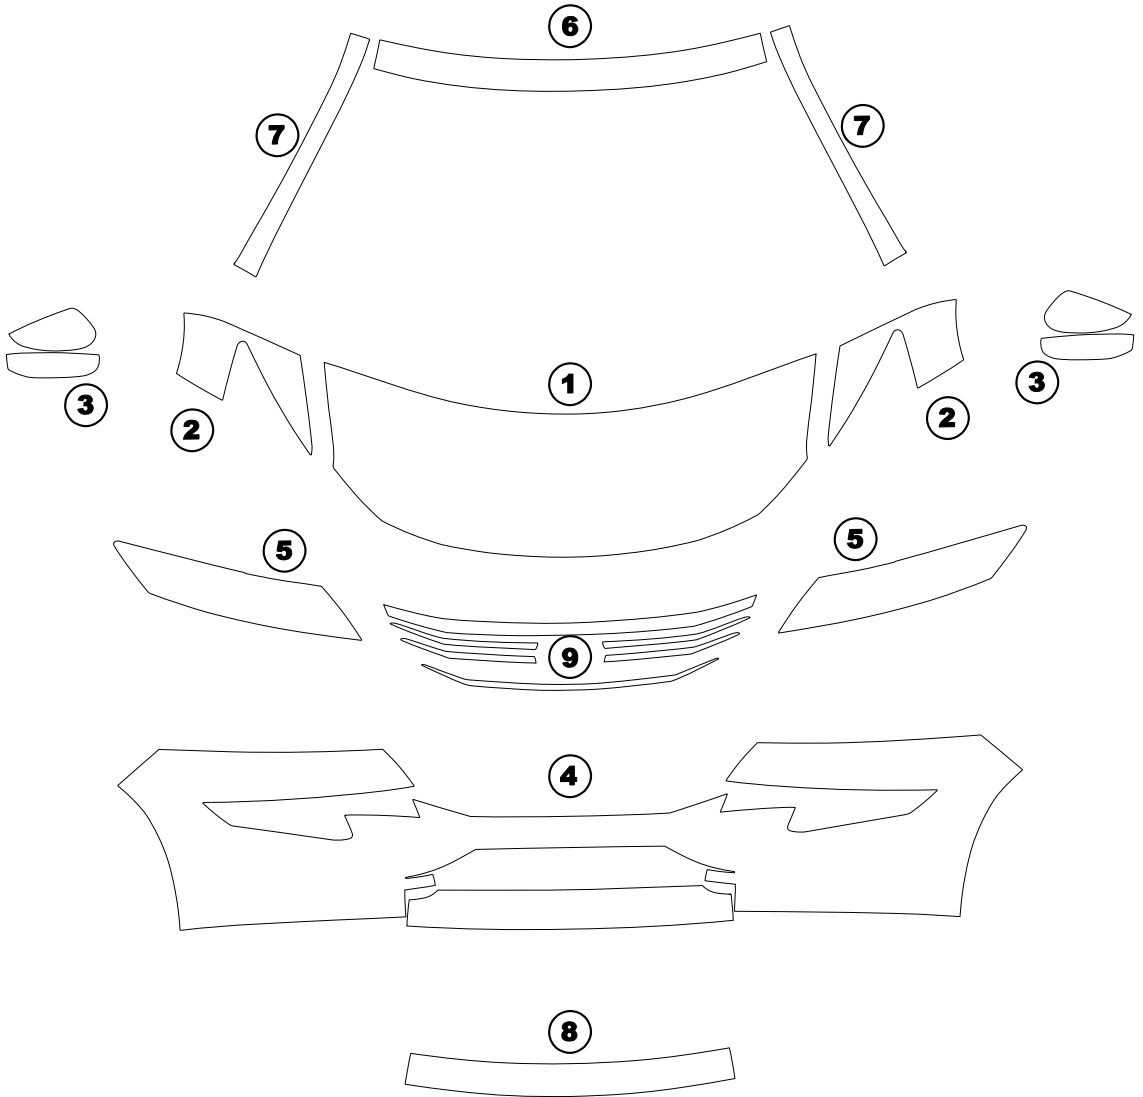

- ① HOOD
- ② FENDER
- ③ MIRROR

- ④ BUMPER
- ⑤ LIGHTS
- ⑥ CAB TOP

- ⑦ A PILLARS
- ⑧ REAR TRUNK LEDGE
- ⑨ GRILLE

**HONDA CROSSTOUR
2010-2012**

DATE: 12/14/11

DESIGNER: J.L.

Installed by:

Notes on back: