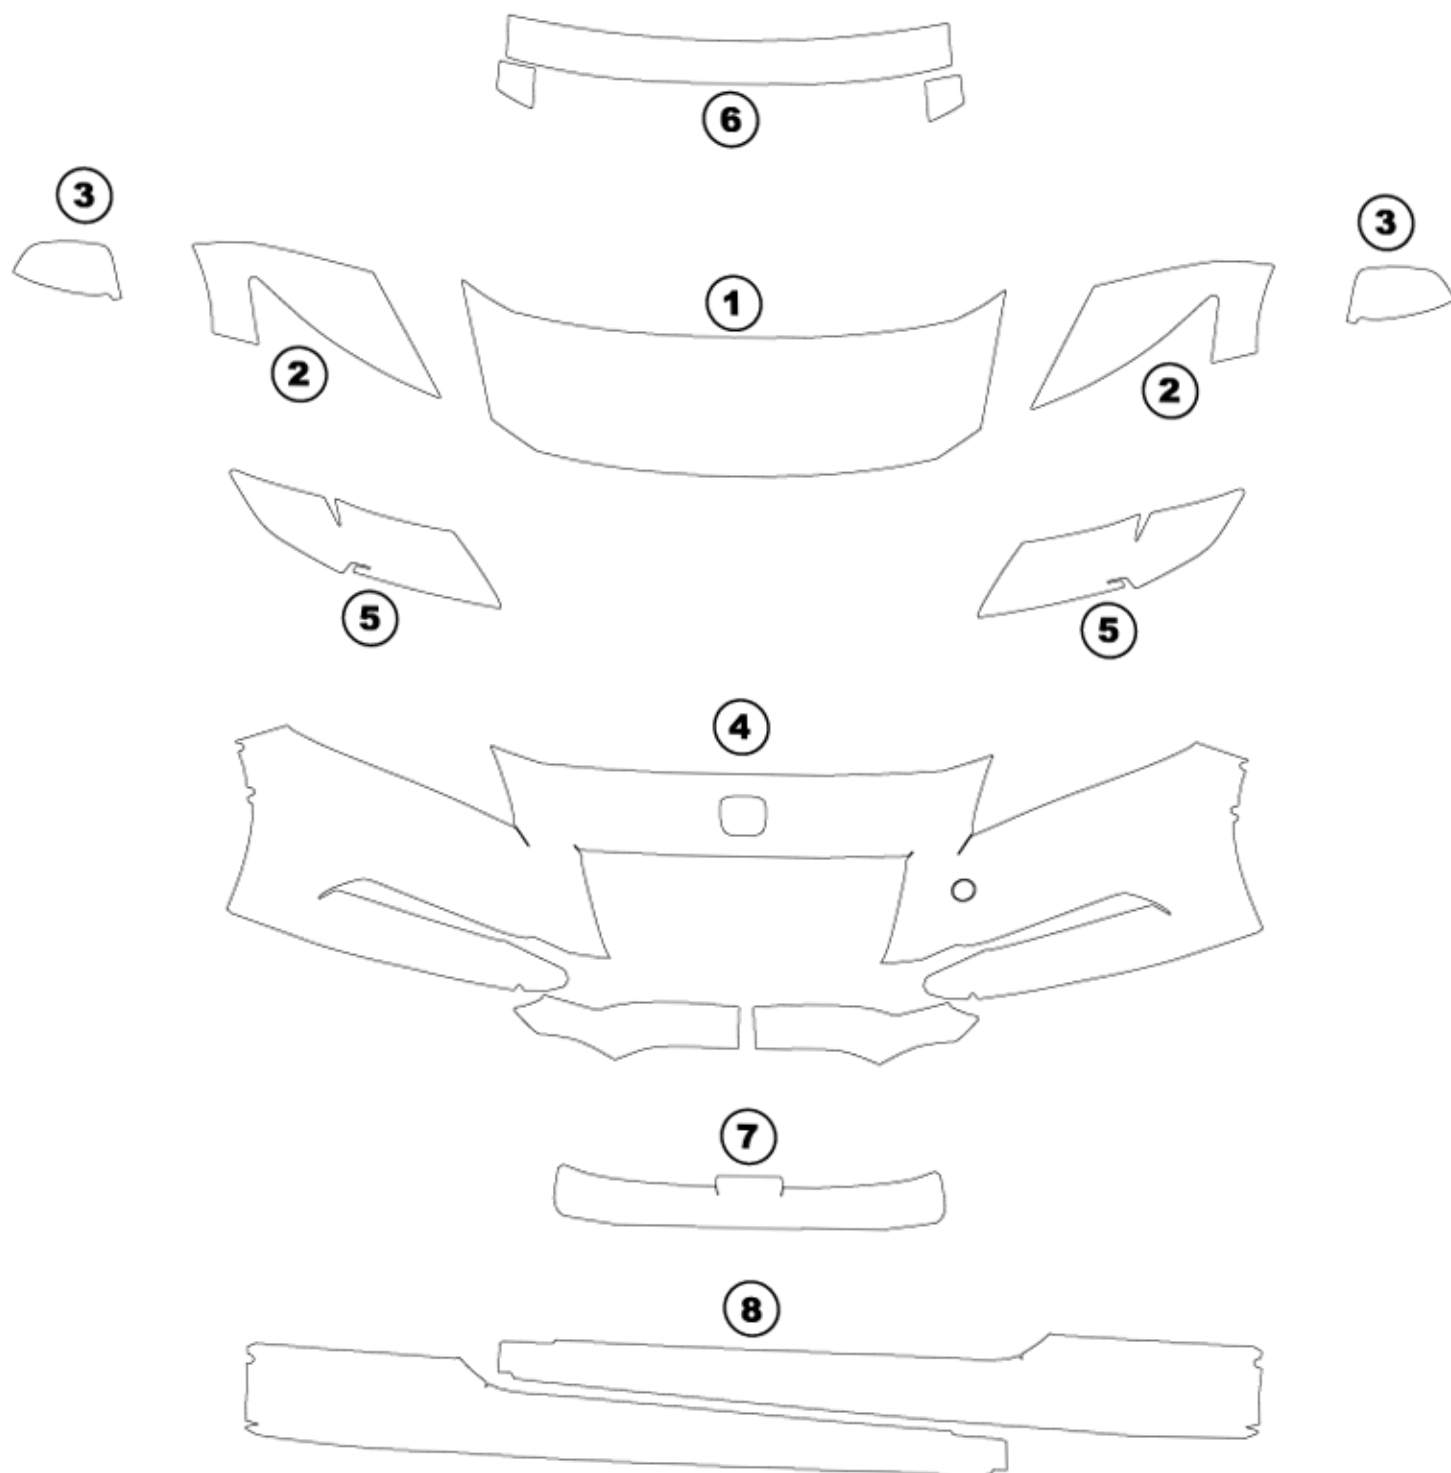

- ① HOOD
- ② FENDER
- ③ MIRROR

- ④ BUMPER
- ⑤ LIGHTS
- ⑥ CAB TOP

- ⑦ REAR TRUNK LEDGE
- ⑧ ROCKER PANELS

HONDA CR-Z BASE, EX 2010+

DATE: 11/29/11

DESIGNER: J.L.

Installed by:

Notes
on back: