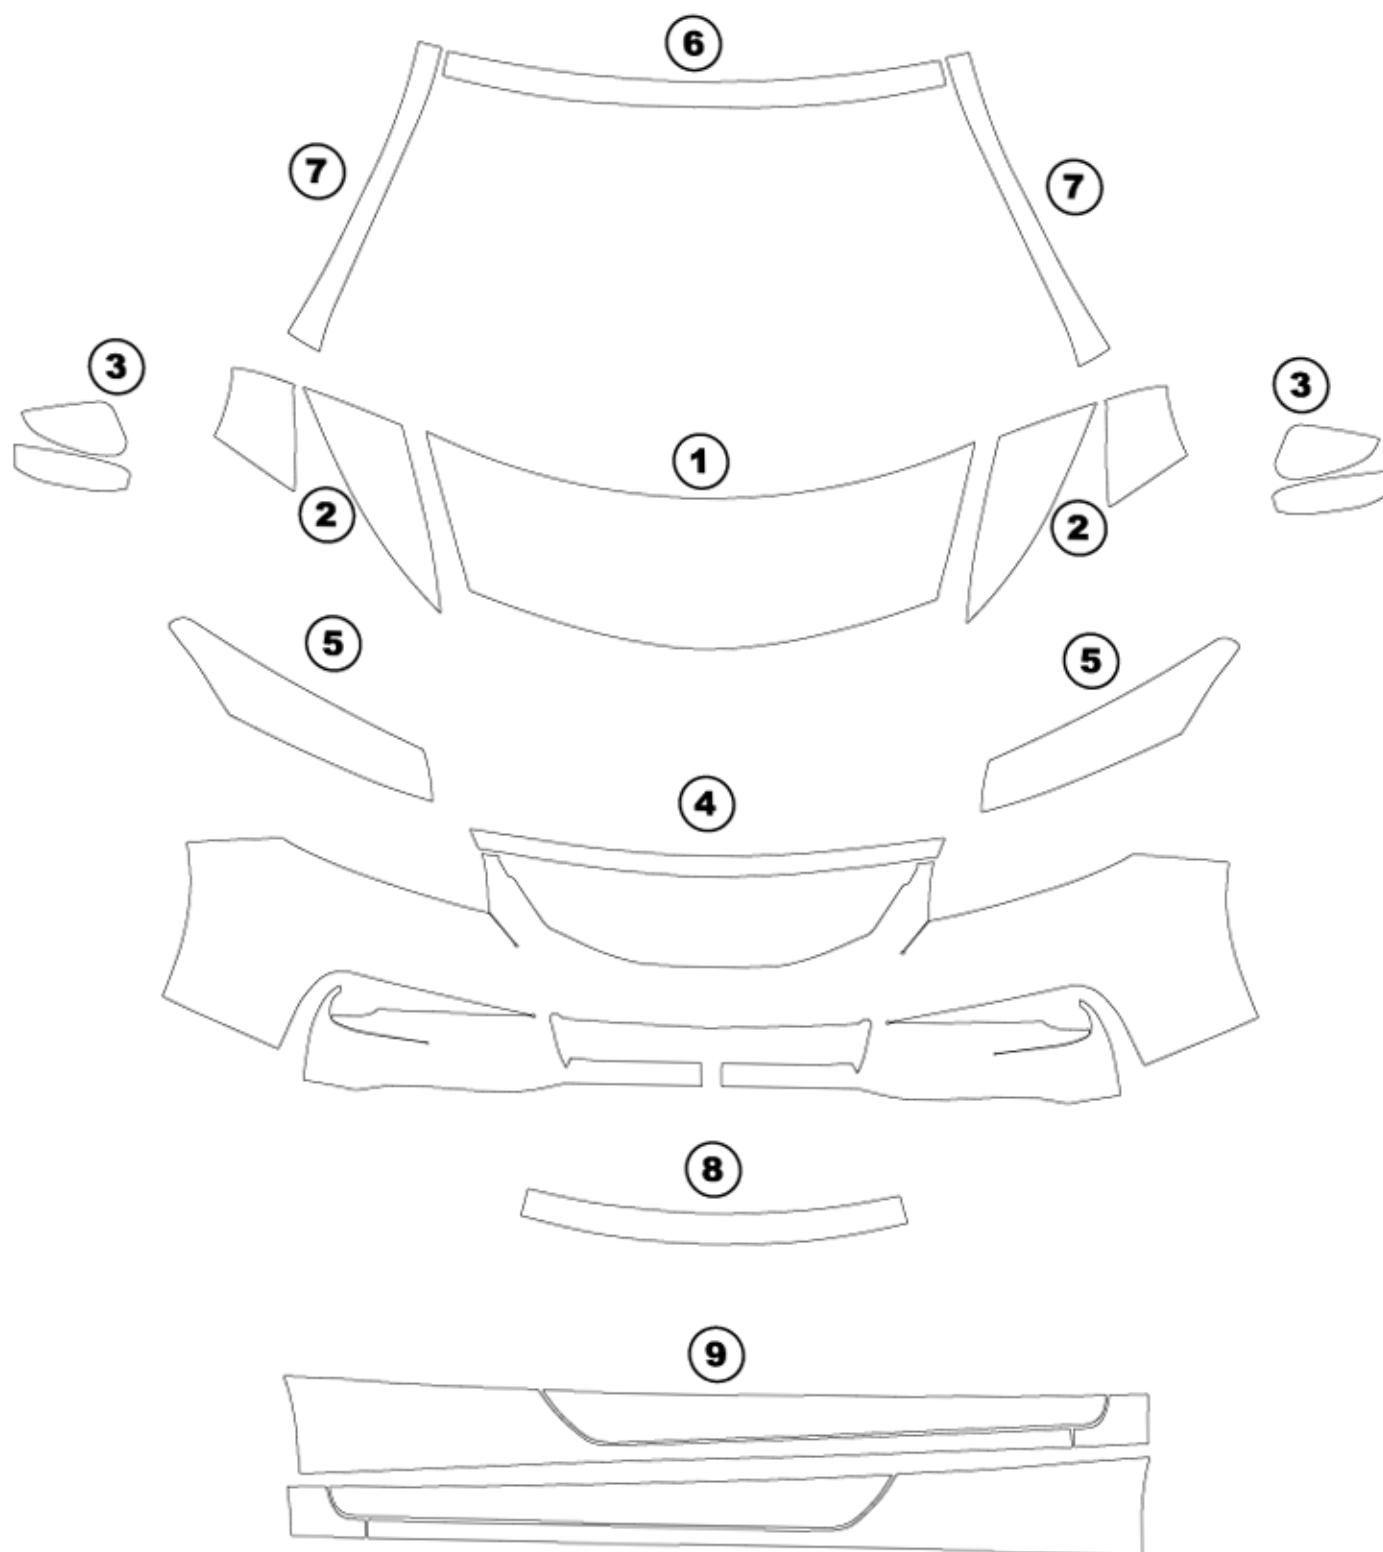

① HOOD

② FENDER

③ MIRROR

④ BUMPER

⑤ LIGHTS

⑥ CAB TOP

⑦ A PILLARS

⑧ REAR TRUNK LEDGE

⑨ ROCKER PANELS

HONDA ACCORD LX, EX COUPE 2011+
DATE: 11/29/11

DESIGNER: J.L.

Installed by:
**Notes
on back:**
REVISION: 00