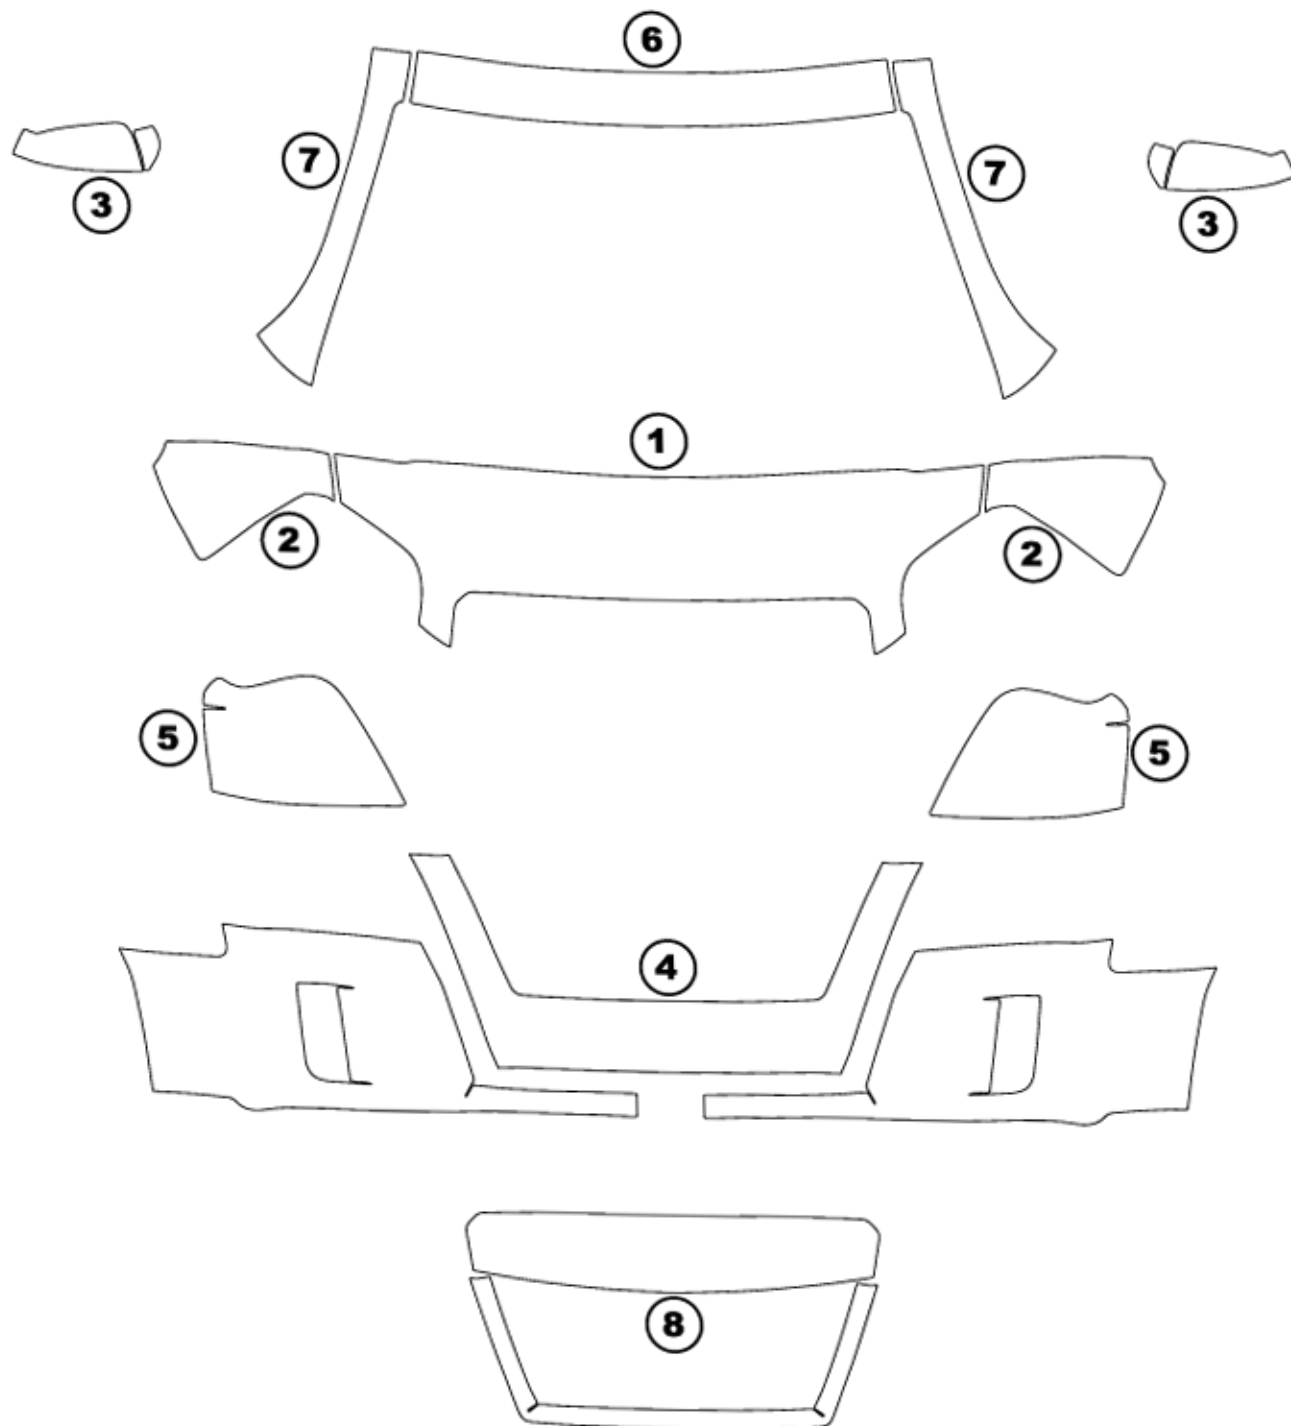

- ① HOOD
- ② FENDER
- ③ MIRROR

- ④ BUMPER
- ⑤ LIGHTS
- ⑥ CAB TOP

- ⑦ A PILLARS
- ⑧ CHROME GRILLE

GMC Terrain, SLE, SLT 2010+

DATE: 01/22/2010

DESIGNER: A.G.

Installed by:

Notes
on back: