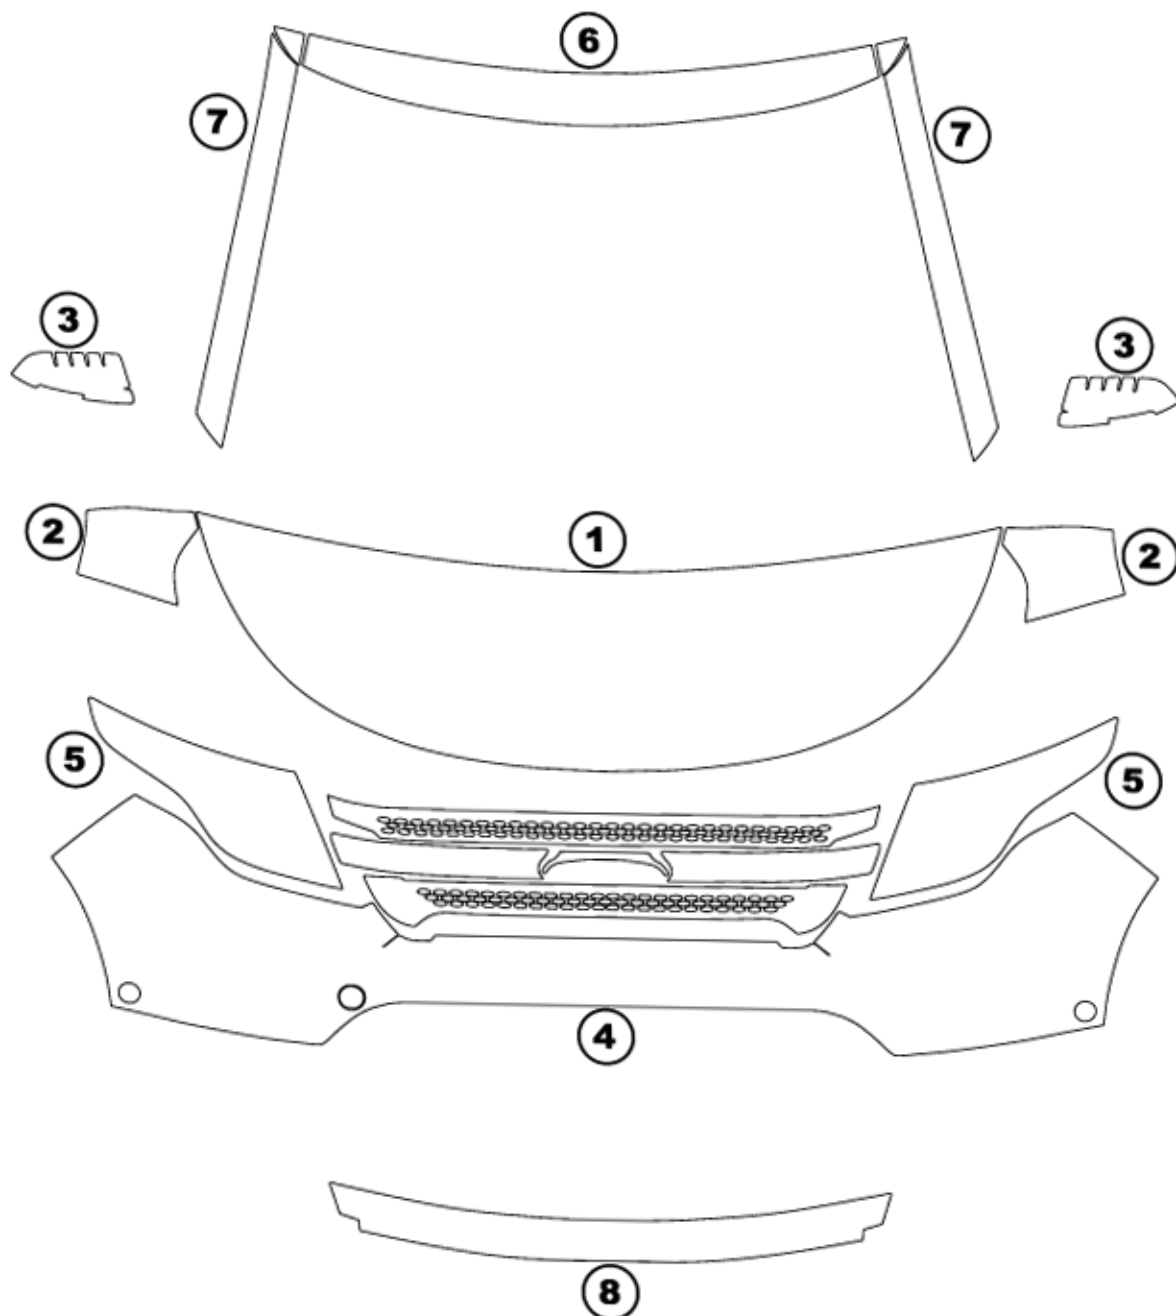

FORD EXPLORER 2011+

- ① HOOD
- ② FENDER
- ③ MIRROR
- ④ BUMPER

- ⑤ LIGHTS
- ⑥ CAB TOP
- ⑦ A PILLARS
- ⑧ REAR TRUNK LEDGE

FORD EXPLORER 2011+
BASE, XLT, LIMITED

DATE: 07/27/2011

DRAWN BY: W.B.

Installed by:

Notes on back:

REVISION #: 00

PART #: 212-12-2-11