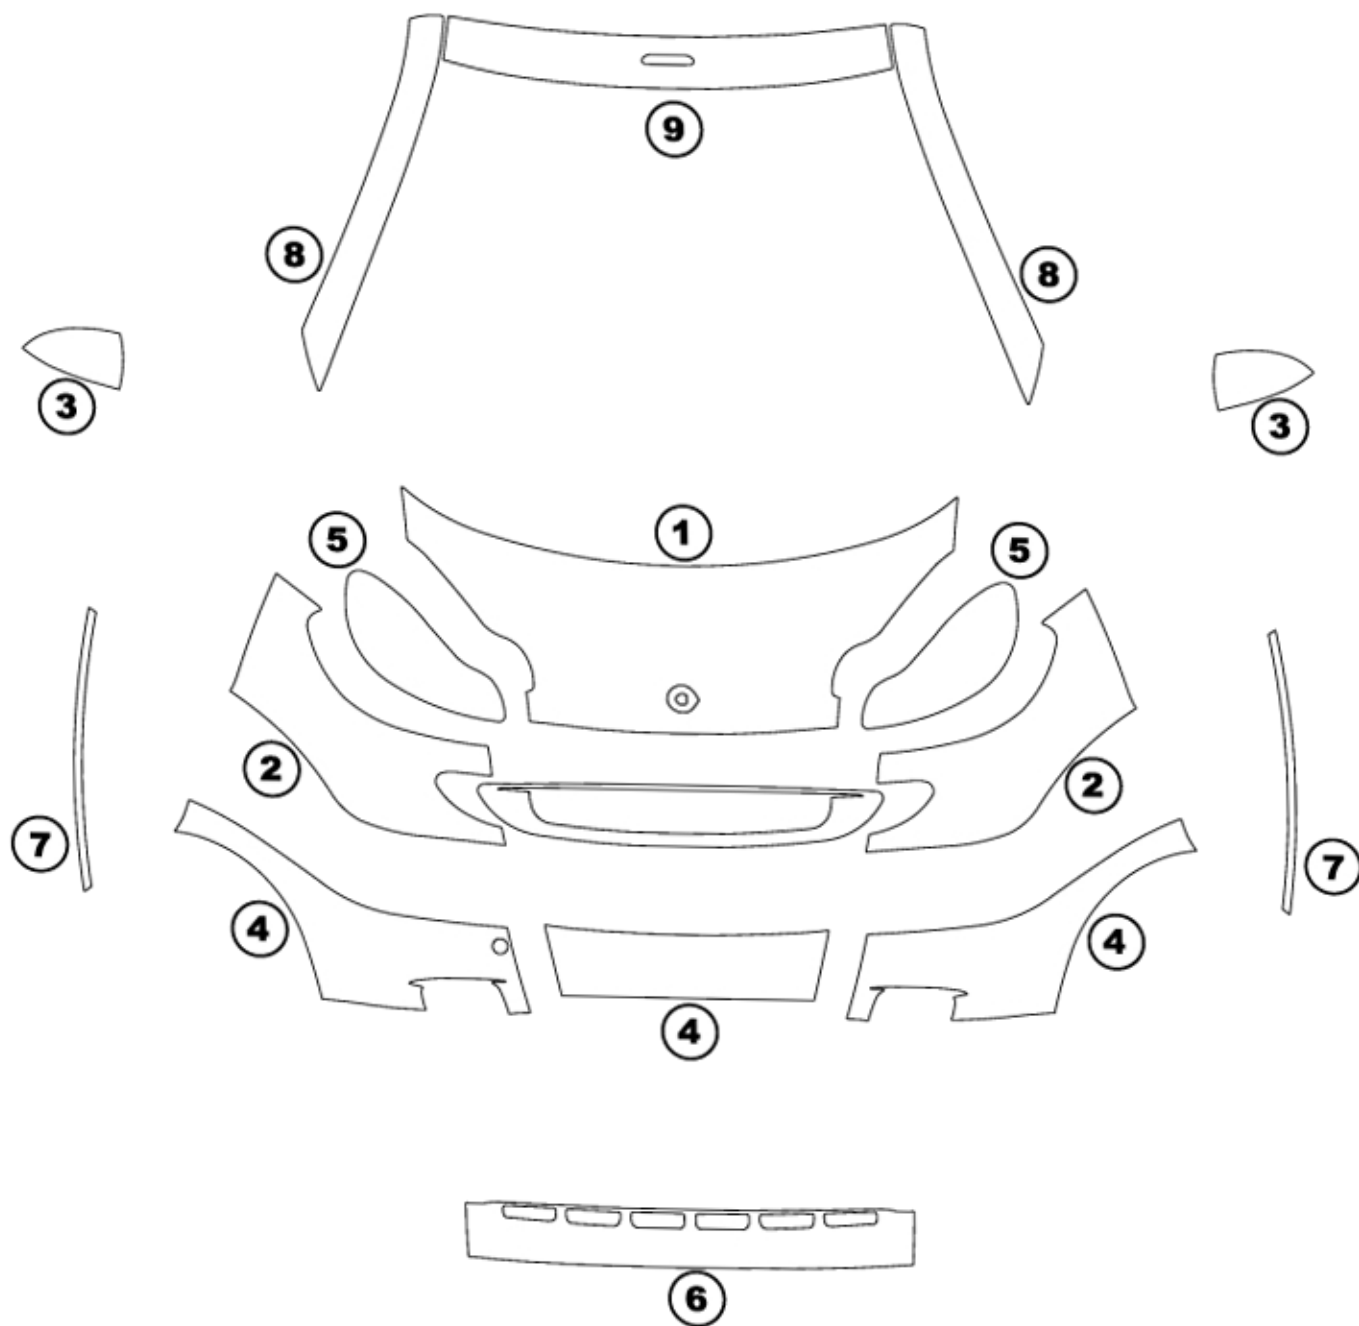

SMART FORTWO 2008+

- ① HOOD
- ② FENDER
- ③ MIRROR

- ④ BUMPER
- ⑤ LIGHTS
- ⑥ REAR BUMPER LEDGE

- ⑦ DOOR EDGE
- ⑧ A PILLARS
- ⑨ CAB TOP

SMART FORTWO 2008+

DATE: 02/07/11
 DRAWN BY: W.B.
 PART #: 247-2-2-08

Installed by: