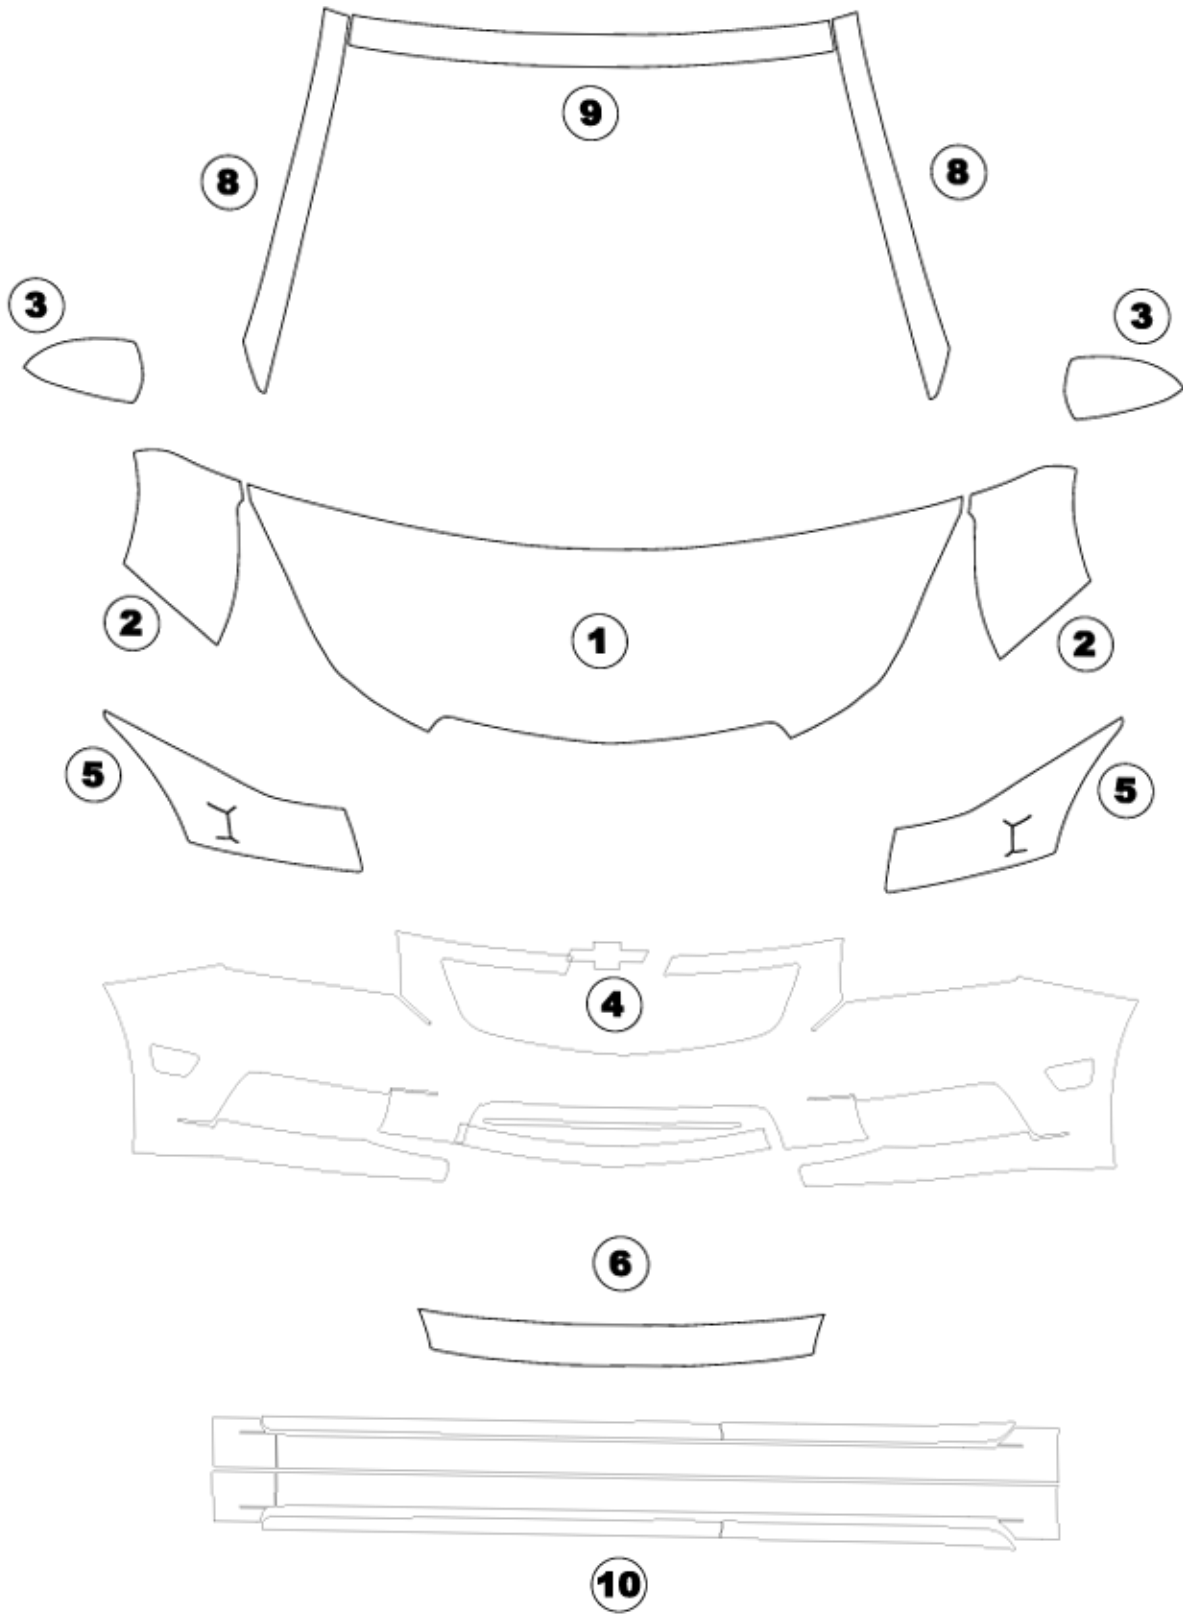

# Chevrolet Cruz 2011-

- ① HOOD
- ② FENDER
- ③ MIRROR
- ④ BUMPER
- ⑤ LIGHTS
- ⑥ REAR TRUNK LEDGE
- ⑦ GRILL
- ⑧ A PILLARS
- ⑨ CAB TOP
- ⑩ ROCKER PANELS

Chevrolet Cruz 2011-

DATE: 05/02/11

DRAWN BY: AK

Installed by:

Notes on back:

REVISION #: 00

PART #: 206-90-2-11