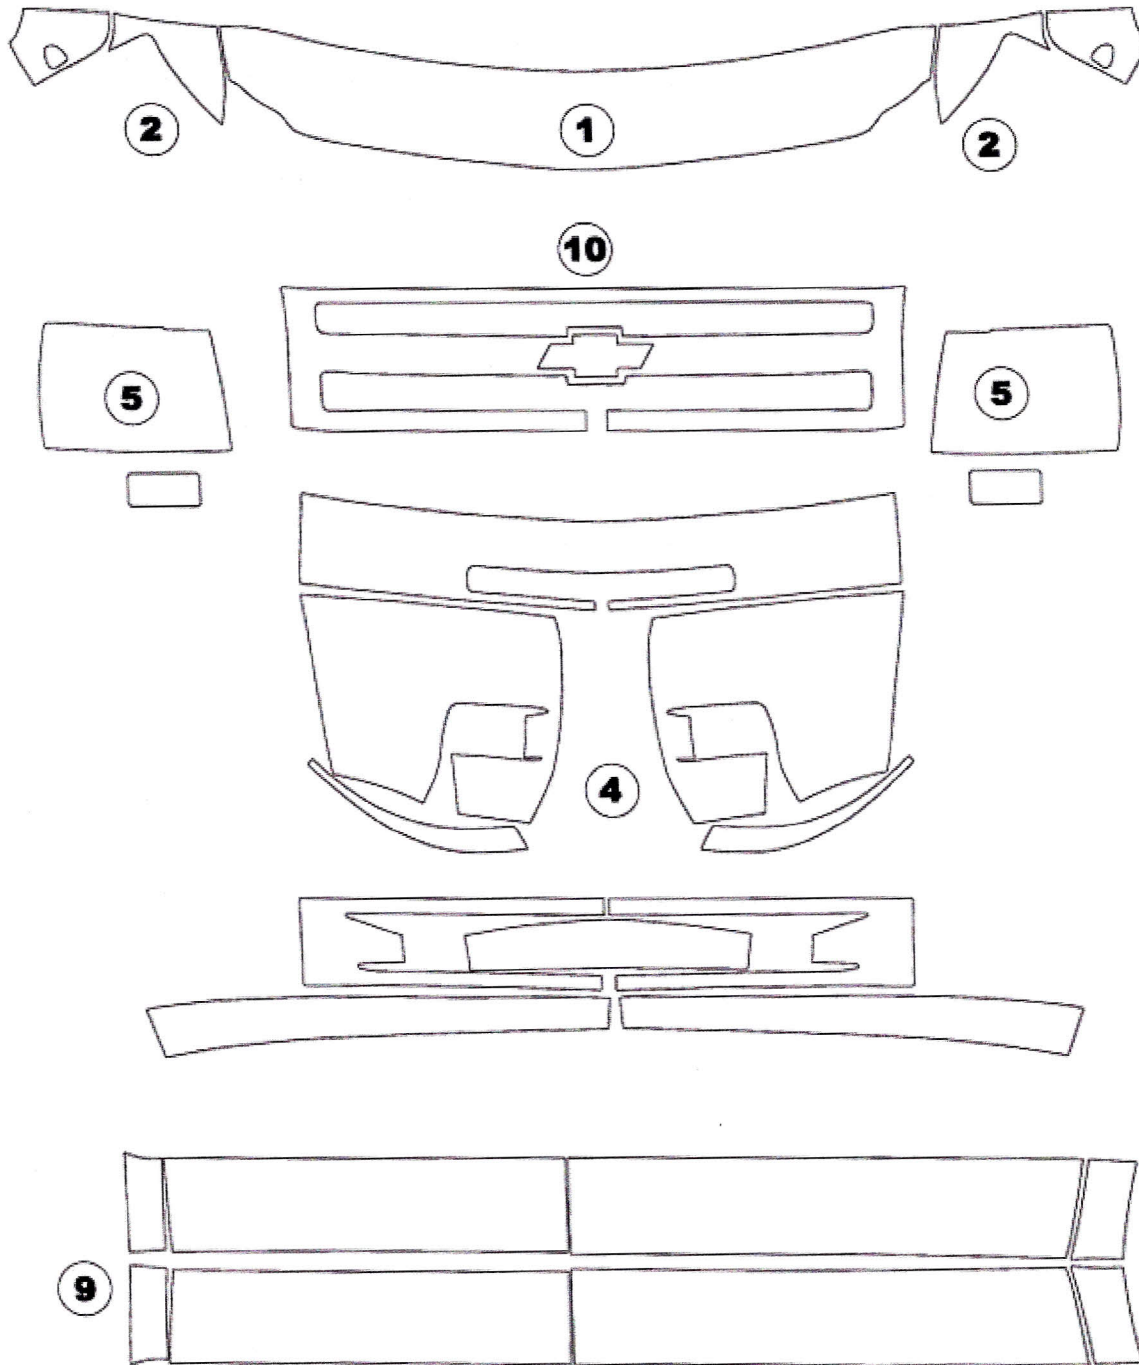

- ① HOOD
- ② FENDER
- ③ MIRROR

- ④ BUMPER
- ⑤ LIGHTS
- ⑥ CAB TOP

- ⑦ A PILLARS
- ⑧ REAR TRUNK LEDGE
- ⑨ ROCKER PANELS
- ⑩ GRILLE

Chevrolet Silverado 2012+
Black Horse

Installed by:

Notes
on back:

DATE: 07/09/2012

DESIGNER: AK

REVISION: 00