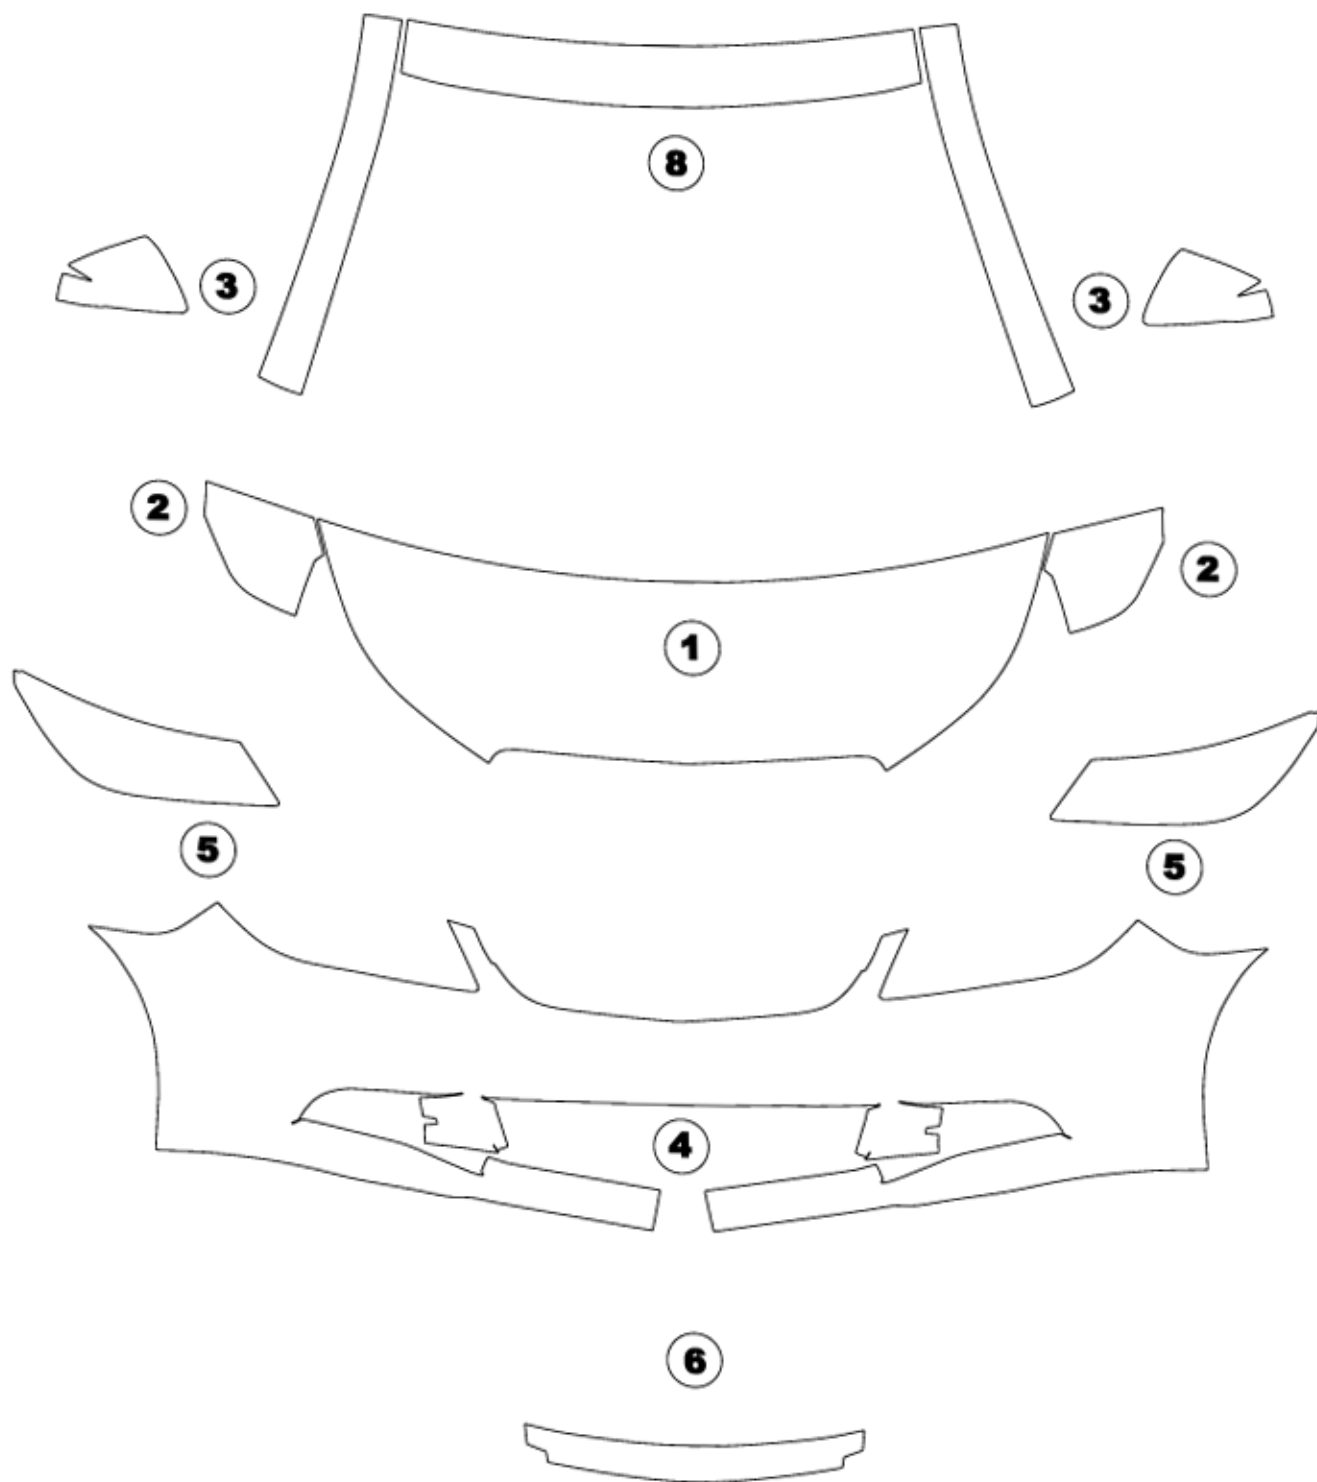

Buick LaCrosse 2010-

- ① HOOD
- ② FENDER
- ③ MIRROR

- ④ BUMPER
- ⑤ LIGHTS
- ⑥ LUGGAGE AREA

- ⑦ DOOR EDGE
- ⑧ A PILLARS
- ⑨ ROCKER PANELS
- ⑩ GRILLE OPTION

Buick LaCrosse 2010-

DATE: 06/24/11

DRAWN BY: AK

Installed by:

Notes on back:

REVISION #: 00

PART #: 204-4-2-10