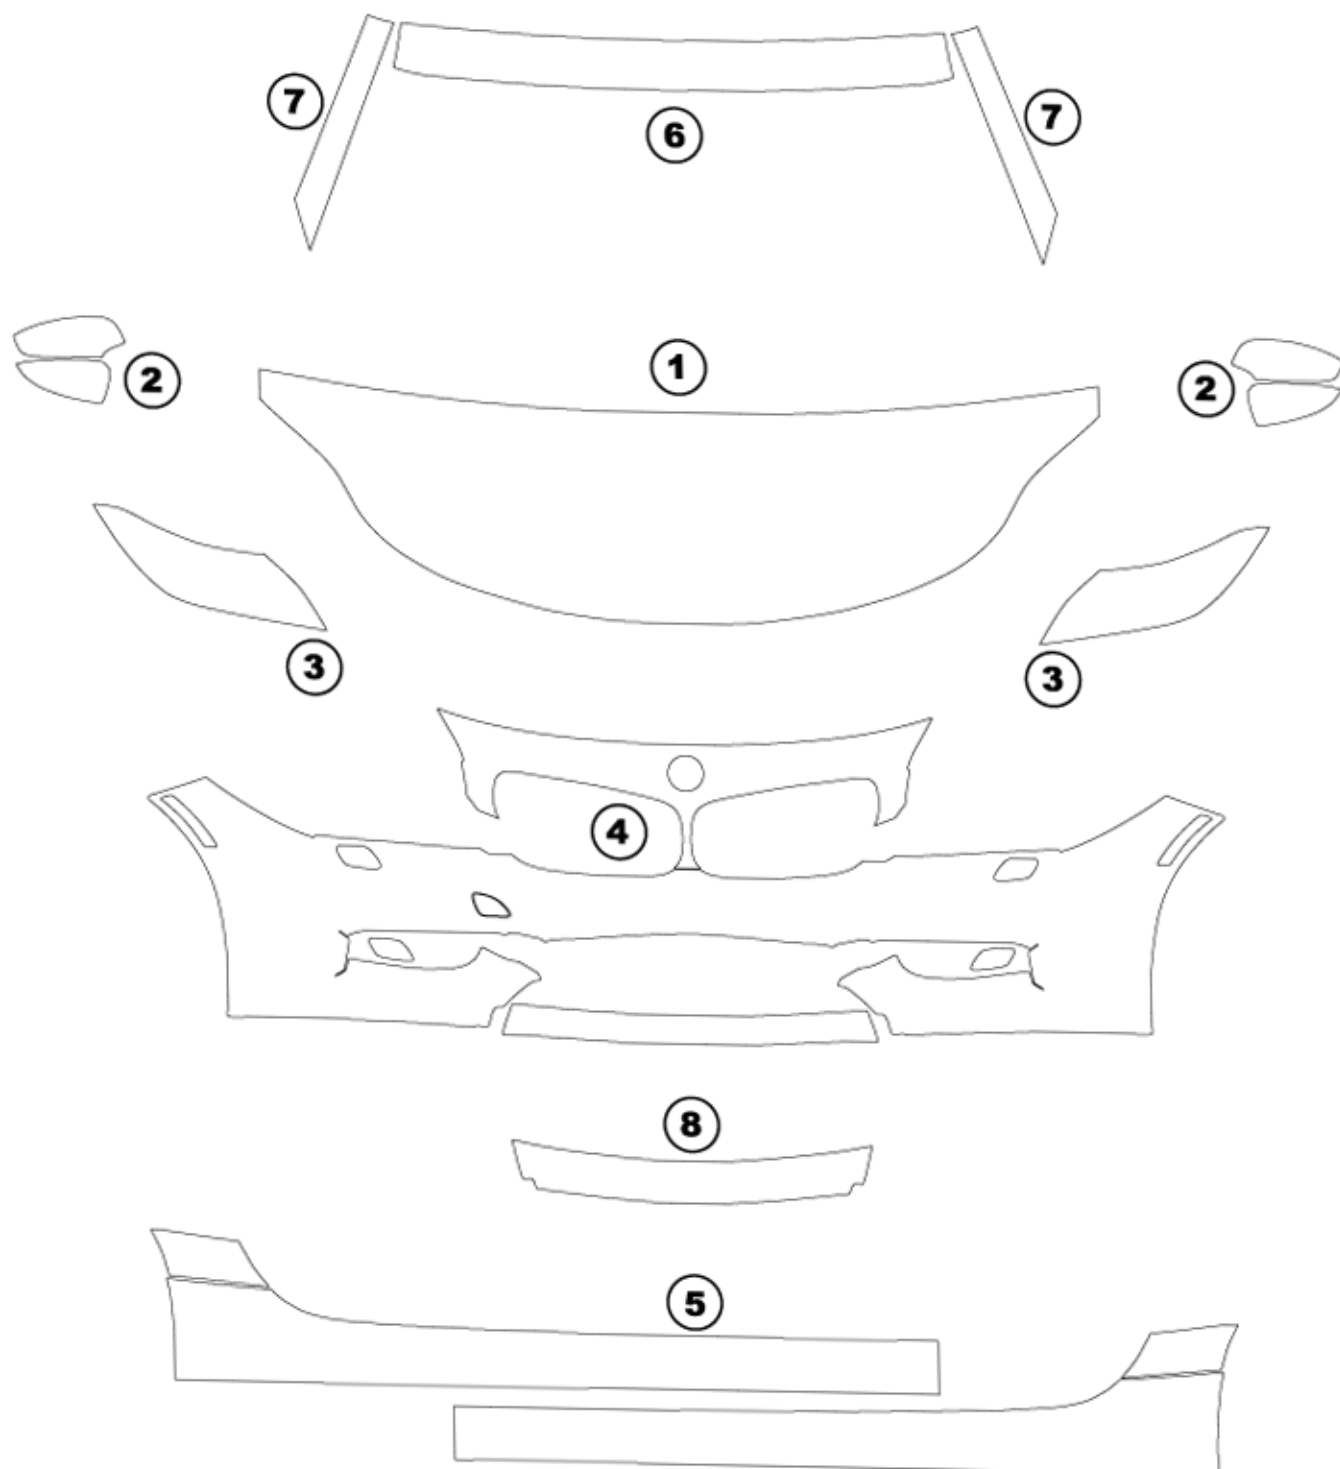

- ① HOOD
- ② FENDER
- ③ HEADLIGHT

- ④ BUMPER
- ⑤ ROCKER PANELS
- ⑥ CAB TOP

- ⑦ A PILLARS
- ⑧ REAR TRUNK LEDGE

BMW Z4 - sDrive35is 2010+

DATE: 11/29/11

DESIGNER: J.L.

Installed by:

Notes
on back: