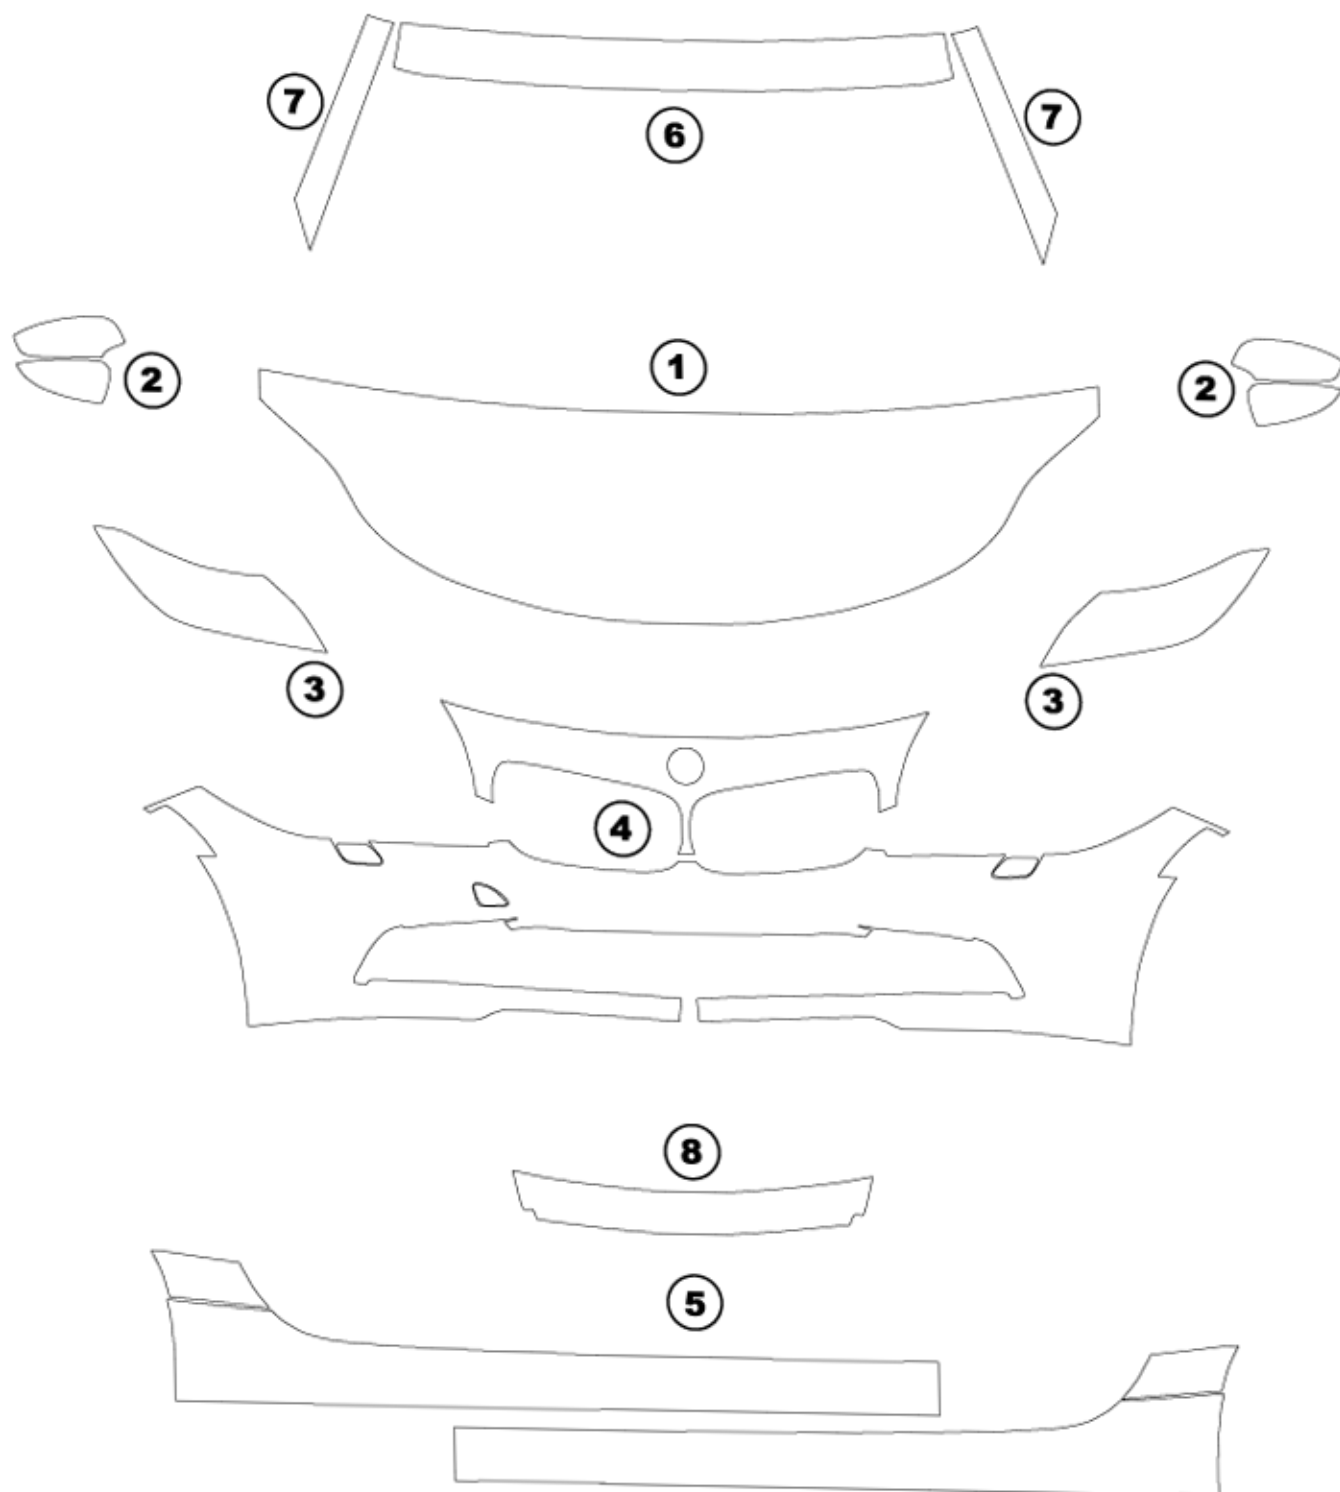

- ① HOOD
- ② FENDER
- ③ HEADLIGHT

- ④ BUMPER
- ⑤ ROCKER PANELS
- ⑥ CAB TOP

- ⑦ A PILLARS
- ⑧ REAR TRUNK LEDGE

BMW Z4 - sDrive30i, sDrive35i 2009+

DATE: 11/29/11

DESIGNER: J.L.

Installed by:

Notes
on back: