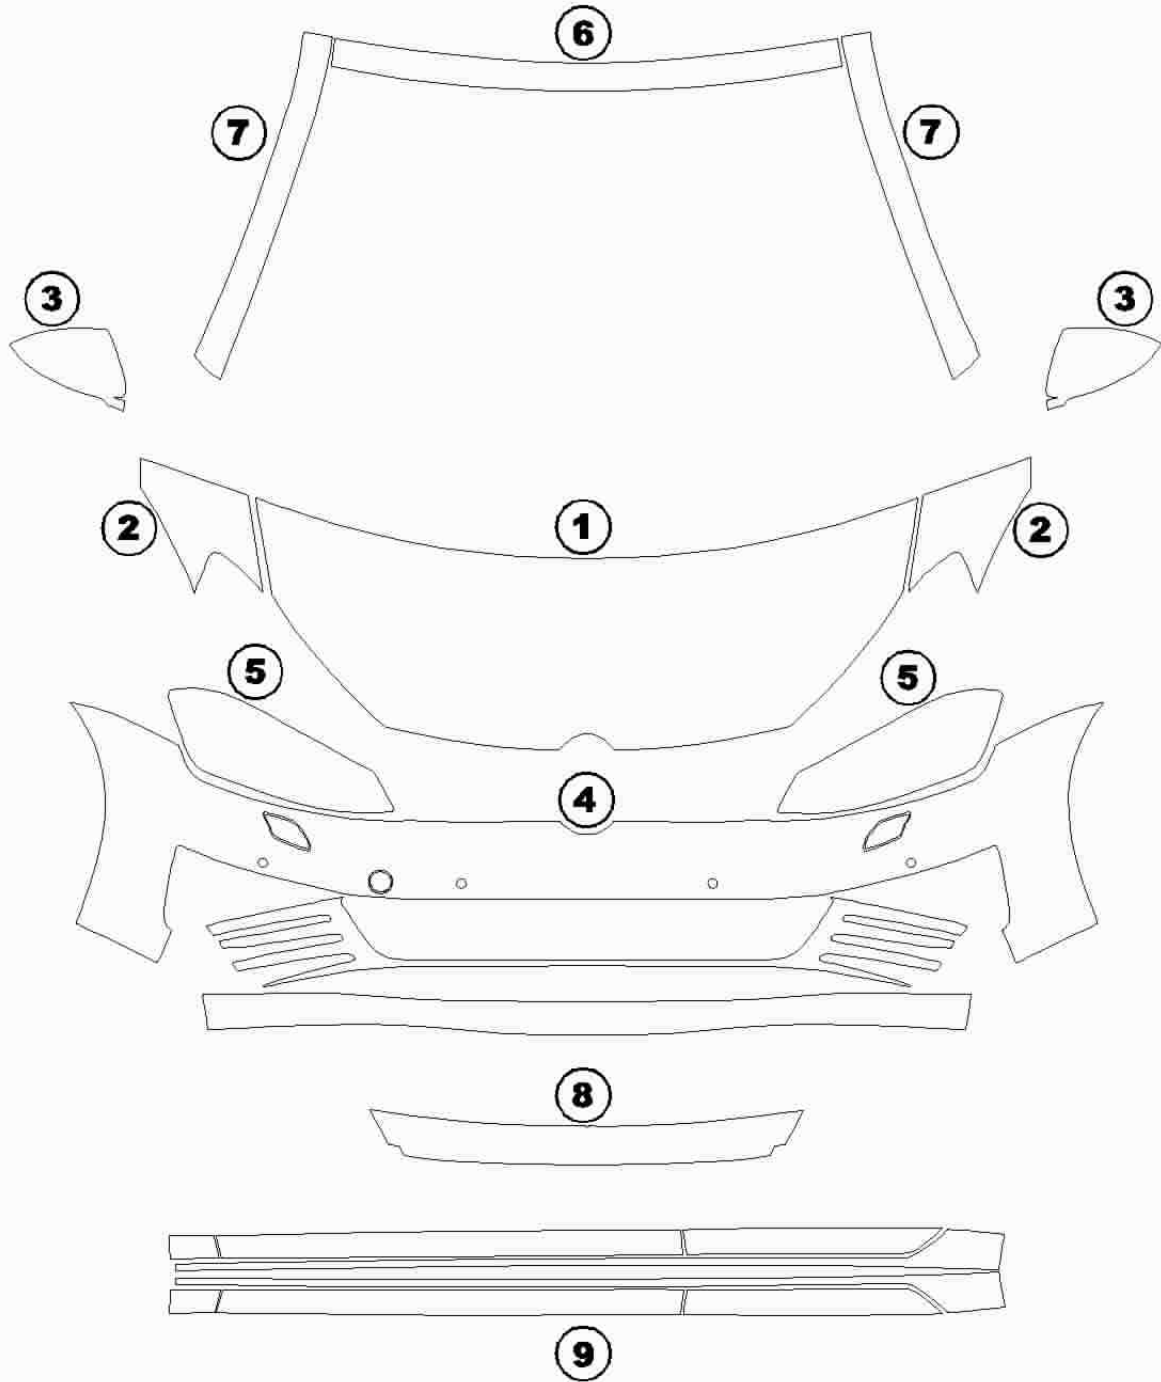

- ① HOOD
- ② FENDER
- ③ MIRROR

- ④ BUMPER
- ⑤ LIGHTS
- ⑥ CAB TOP

- ⑦ A PILLARS
- ⑧ TRUNK LEDGE
- ⑨ ROCKER PANELS

**VOLKSWAGEN GOLF GTI 2015+
S, SE, AUTOBAHN**

DATE: 06/27/2014

DESIGNER: W.B.

Installed by:

Notes on back: