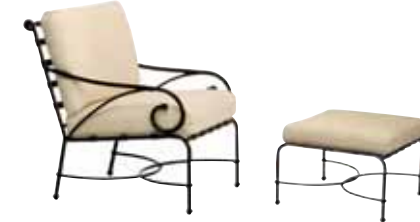

HSBJ6002-K Lounge Chair 25" W x 34" D x 33" H
HSBJ6006-K Ottoman 25" W x 25" D x 17" H