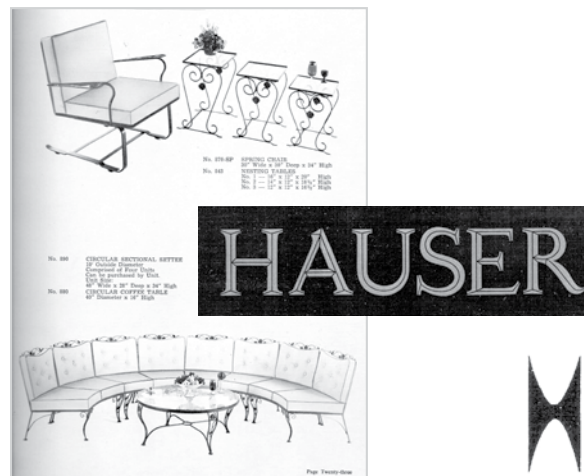

We believe in Living Life to the fullest, Outdoors.

This philosophy was first established by our founder, John Hauser over 60 years ago. An Austrian-trained fifth-generation blacksmith, John moved his entire family to Canada and set up for business in his basement in 1949 under the name John Hauser Ironworks, creating ornamental wrought-iron fixtures. John's passion for living and enjoying life outdoors later forged his interest in creating outdoor patio furniture. His quality craftsmanship and attention to detail have made Hauser the leader in the outdoor furniture industry. Today, Hauser remains a private Canadian family owned company run by the third generation of the Hauser family.

FOUNDED
1949

1950 SPRING CHAIRS & TABLES