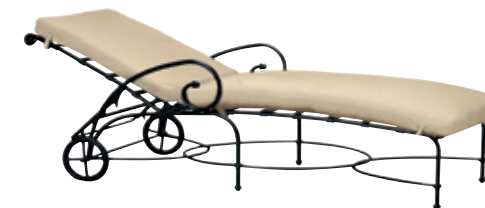

HSBJ6005-K Chaise with Wheels 30" W x 77" L x 40" H