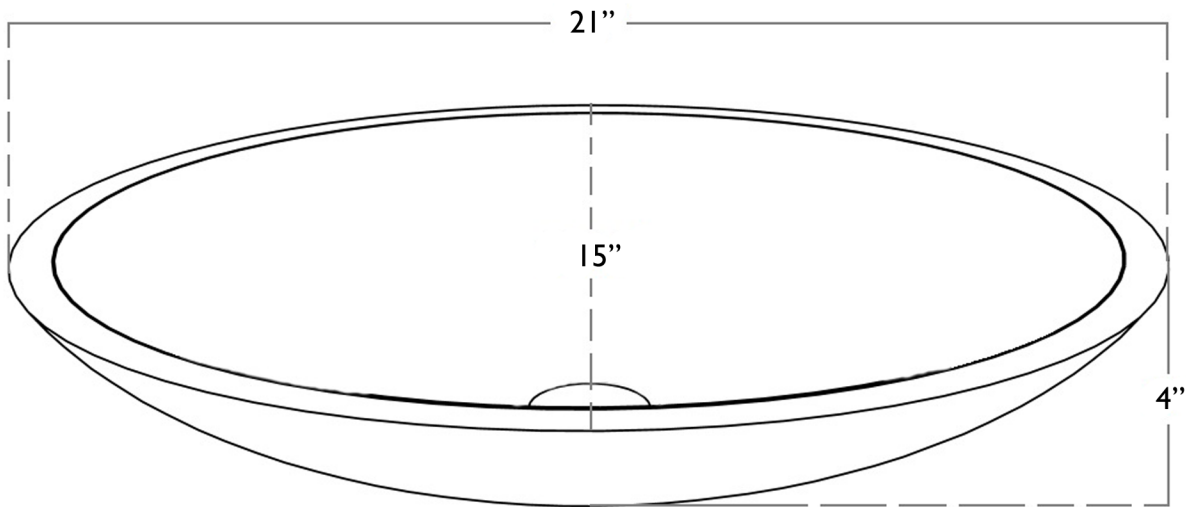

R.A. MAGNUS

ML32

SPECIFICATIONS

Dimensions: ML32 - 21" x 15" x 4" Deep O.D.

Description: Low Profile Oval Smooth Vessel

1.5" Drain Opening

LINE DRAWING

*Drain Centered in Sink