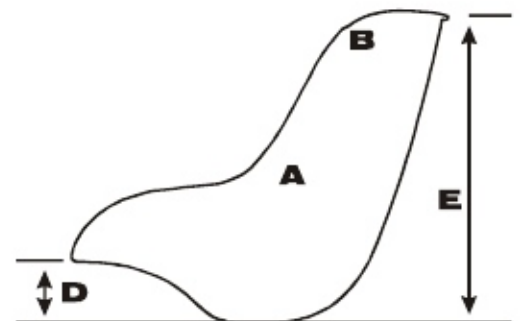

Tillett Seat Dimensions

SHAPE	SIZE	A	B	C	D	E
T7	Mini	20	19.5	33	4.5	23
	C	24.5	25.5	40	9	30
	XScd	25.5	25.5	40.5	9	32.5
	Scd	27.5	30	43.5	9	34.5
	S	28	30.5	44	9	37
	MScd	30	32	46	9	33.5
	MS	30	32	46.5	9	37.5
	ML	31	33	48	9	38
	L	32.5	36	48.5	9	39.5
	XL	34	37.5	50.5	9	40
	XXXL	38	41	52	9.5	39
T8	C	25	26	36	9	30
	XS	27	27	39.5	9	31.5
	* Scd Hand	28.5	30.5	43.5	9	31
	S	29.5	31	44	9	37
	* Man. Hand	30	32	44.5	9	37
	* MScd Hand	31.5	32	45.5	9	33
	MS	30.5	32.5	46.5	9	37.5
	ML	32	33.5	48	9	38
	L	34	35.5	49	9	39.5
	XL	35	37.5	50.5	9	40

All Dimensions are in centimetres

The dimensions A and B for T5 Reverse, T8, T9, T10 and T11 shapes are taken from uncovered seats. Therefore, if your T5 Rev, T8, T9, T10 or T11 is 1/4 or fully covered, dimension A will be 6mm smaller and B will be 10 mm smaller than shown here.