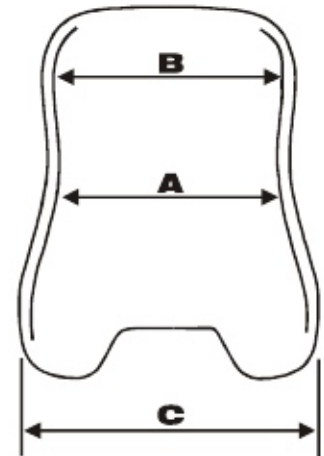

Tillett Seat Dimensions

SHAPE	SIZE	A	B	C	D	E
T7	Mini	20	19.5	33	4.5	23
	C	24.5	25.5	40	9	30
	XScd	25.5	25.5	40.5	9	32.5
	Scd	27.5	30	43.5	9	34.5
	S	28	30.5	44	9	37
	MScd	30	32	46	9	33.5
	MS	30	32	46.5	9	37.5
	ML	31	33	48	9	38
	L	32.5	36	48.5	9	39.5
	XL	34	37.5	50.5	9	40
	XXXL	38	41	52	9.5	39
T8	C	25	26	36	9	30
	XS	27	27	39.5	9	31.5
	* Scd Hand	28.5	30.5	43.5	9	31
	S	29.5	31	44	9	37
	* Man. Hand	30	32	44.5	9	37
	* MScd Hand	31.5	32	45.5	9	33
	MS	30.5	32.5	46.5	9	37.5
	ML	32	33.5	48	9	38
	L	34	35.5	49	9	39.5
	XL	35	37.5	50.5	9	40

All Dimensions are in centimetres

The dimensions A and B for T5 Reverse, T8, T9, T10 and T11 shapes are taken from uncovered seats. Therefore, if your T5 Rev, T8, T9, T10 or T11 is 1/4 or fully covered, dimension A will be 6mm smaller and B will be 10 mm smaller than shown here.