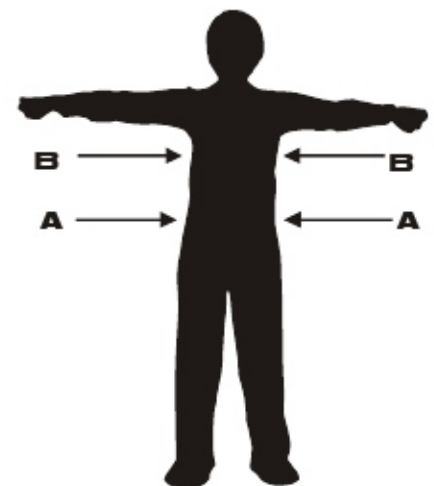

Tillett Seat Dimensions

SHAPE	SIZE	A	B	C	D	E
T7	Mini	20	19.5	33	4.5	23
	C	24.5	25.5	40	9	30
	XScd	25.5	25.5	40.5	9	32.5
	Scd	27.5	30	43.5	9	34.5
	S	28	30.5	44	9	37
	MScd	30	32	46	9	33.5
	MS	30	32	46.5	9	37.5
	ML	31	33	48	9	38
	L	32.5	36	48.5	9	39.5
	XL	34	37.5	50.5	9	40
	XXXL	38	41	52	9.5	39
T8	C	25	26	36	9	30
	XS	27	27	39.5	9	31.5
	* Scd Hand	28.5	30.5	43.5	9	31
	S	29.5	31	44	9	37
	* Man. Hand	30	32	44.5	9	37
	* MScd Hand	31.5	32	45.5	9	33
	MS	30.5	32.5	46.5	9	37.5
	ML	32	33.5	48	9	38
	L	34	35.5	49	9	39.5
	XL	35	37.5	50.5	9	40

All Dimensions are in centimetres

The dimensions A and B for T5 Reverse, T8, T9, T10 and T11 shapes are taken from uncovered seats. Therefore, if your T5 Rev, T8, T9, T10 or T11 is 1/4 or fully covered, dimension A will be 6mm smaller and B will be 10 mm smaller than shown here.