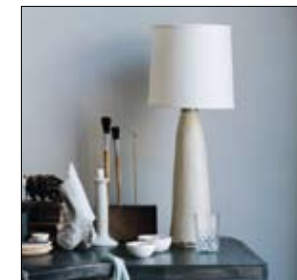

MEDIUM blue
4" tall (set of 4)
\$26 • G11-MG-BL

SELTZER CUP
(left, below)
3-1/2" tall (set of 6)
\$32 • G03

MINI CARAFE
(right, below)
10" tall
\$28 • G10

accessories

POLISHED PLASTER LAMP
WITH SHADE
stone/white linen shade
(color shown above)
black / black linen shade
(shown left)