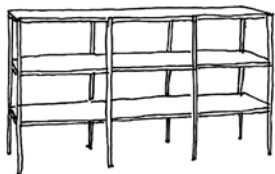

PARIS VINTAGE SQUARE STOCK METAL SERIES

Inspired by vintage metal shelves found at the Paris Flea Market. With industrial simplicity, these shelves are also elegant and functional. American-made welded steel construction, vintage finish. These units can also be custom sized (please enquire).

CONSOLE SHELVING UNIT
(shown below)
71-1/2" x 16" x 39-1/2" tall
$1850 • F12-CON