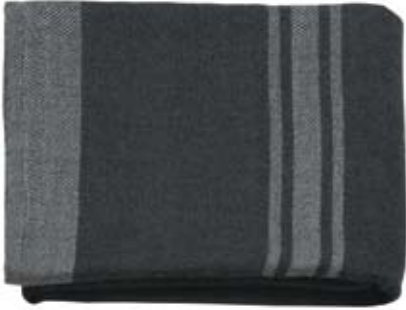

100% BABY ALPACA STRIPED THROW

These beautiful throws are hand-made using the highest luxury weight baby alpaca. 70" X 50". Dry clean only.

$345 • T30-CL/LG • charcoal/light grey stripe