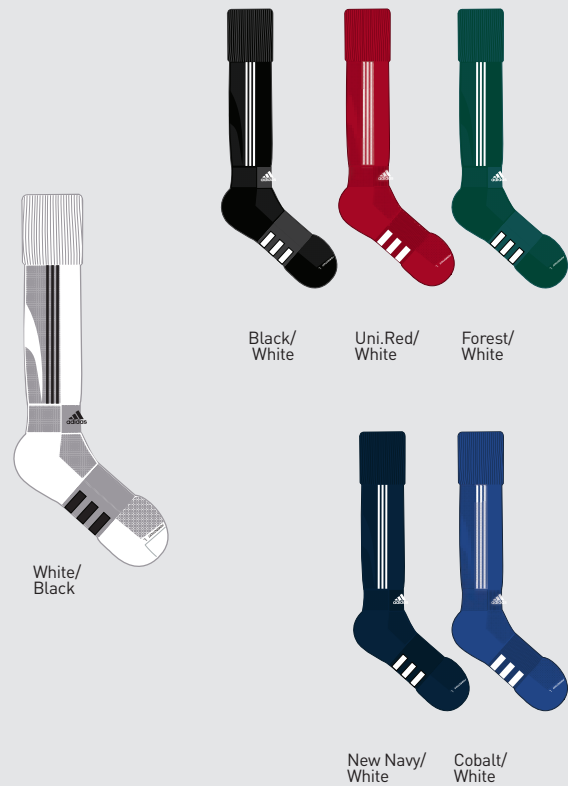

FORMOTION™ Elite Large, Medium and Small

Available: Currently

- Perfect for the soccer player who prefers a lightweight, snug-fitting sock. Features adidas' FORMOTION™ anatomically shaped 'Left/Right' foot-bed to enhance natural movement of the foot. CLIMALITE® construction wicks moisture, while CLIMACOOL® mesh construction promotes ultimate breathability. Targeted cushioning on foot-bed for shock absorption. Added compression in ankle and arch for excellent stability.
- nylon / spandex.

MSRP: **$20.00 TN1000YU**

Sizes: a) large b) medium c) small

- a) 228515 b) 229997 c) 229349 Wht/Blk
- a) 229505 b) 230046 c) 230986 Blk/Wht
- a) 229627 b) 228705 c) 228429 U.Red/Wht
- a) 230789 b) 229631 c) 229421 Frst/Wht
- a) 230025 b) 229915 c) 229422 NwNvy/Wht
- a) 228512 b) 228704 c) 229425 Cobalt/Wht

Sock size chart				
Sock sizes:	XS	S	M	L
Men's shoe size	-	-	5-8.5	9-13
Women's shoe size	-	-	5-9.5	10-12
Youth shoe size	9C-1Y	13C-4Y	4Y-6	-