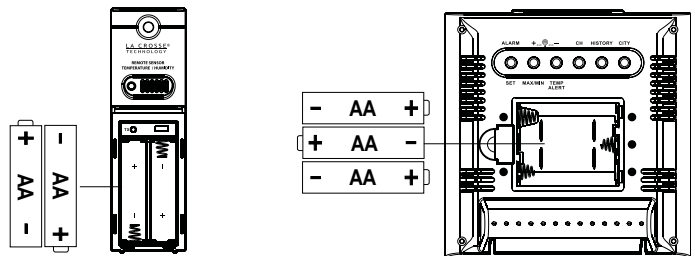

SETTINGS

- Hold the SET button to enter time set mode.
- Press the + or - buttons to adjust the values.
- Press the SET button to confirm and move to the next item.