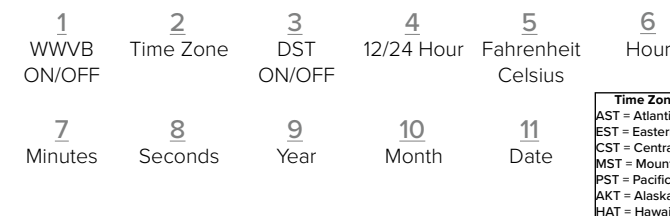

Settings Order