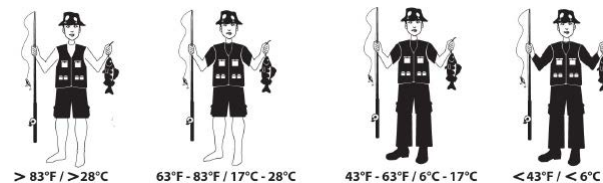

FISHERMAN CLOTHING

- The fisherman's clothing updates with changes in the Outdoor Temperature from the sensor on channel 1.

BAROMETRIC PRESSURE

Pressure Number: Displayed as Absolute Pressure which may be lower than your local reporting station.

History: Press the HISTORY button to view pressure history.

Graph: Pressure trend over past 12 hours. Read from left to right. Graph will scroll continually.

WEATHER FORECAST

Forecast Icons: Predict weather in the next 6-12 hours. Allow 7-10 days for accuracy.

Tendency Arrows: Shows rising, falling, or steady pressure.