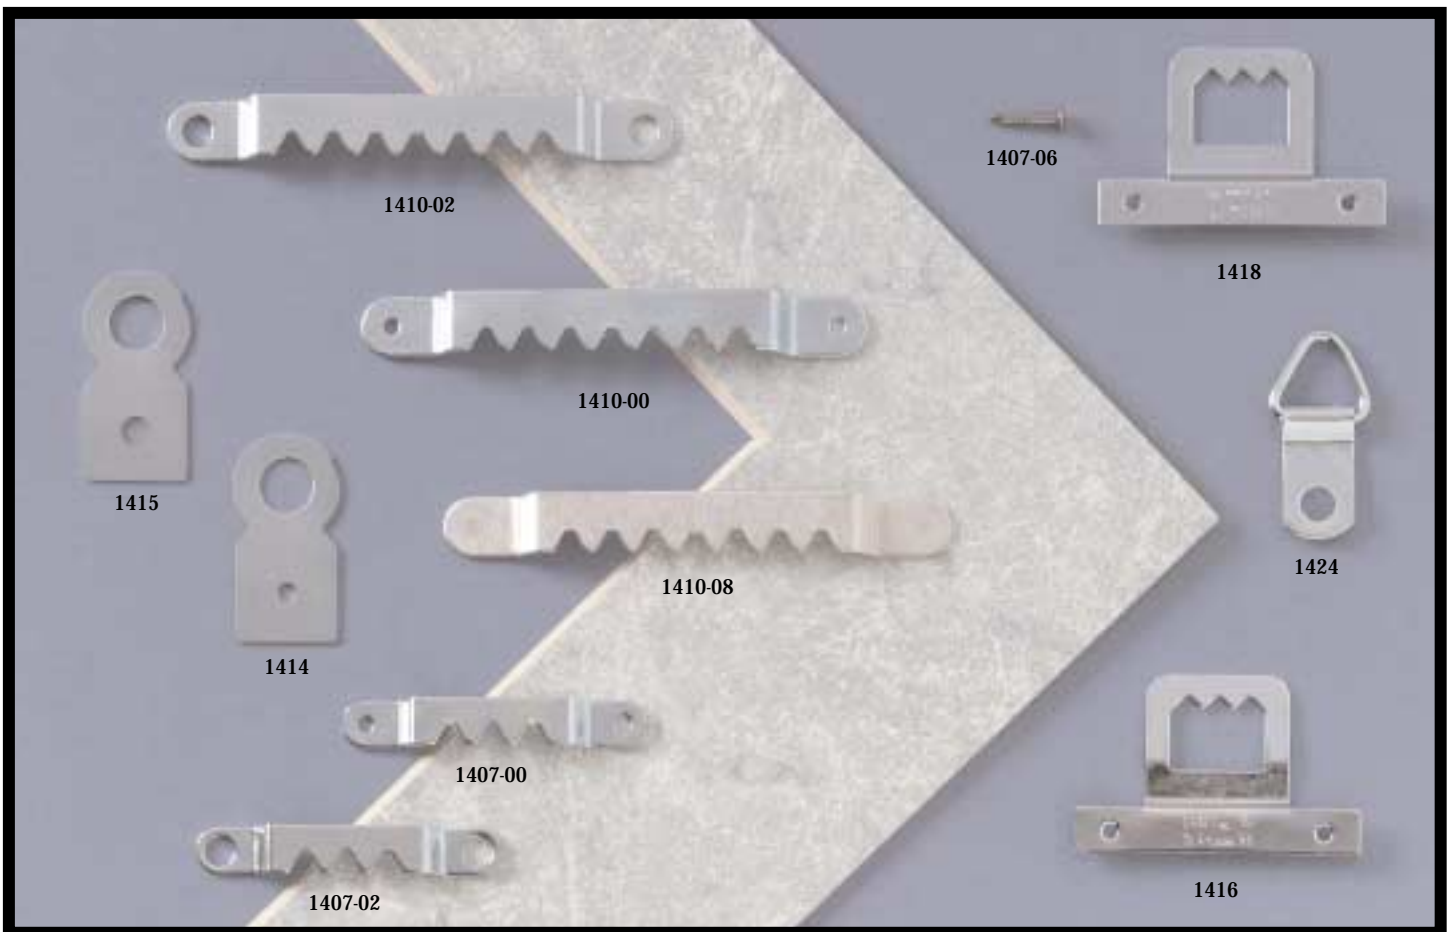

FASTENER APPLIED HANGERS

We offer several choices, such as our self-leveling sawtooth hanger, our Gallery style self-centering D-ring and our traditional key hole hanger in the fastener-applied hanger category.

Our hangers may be applied with nails, screws, rivets or staples.

CRAFT INC.® “Pioneers in Self-Fastening Hardware”

1929 County Street • P.O. Box 3049 • South Attleboro, MA 02703-0912 USA • 1-800-8CRAFT8 ~ 508-761-7917 ~ Fax: 508-399-7240
[www: www.craft-inc.com](http://www.craft-inc.com) ~ [email: craft@craft-inc.com](mailto:craft@craft-inc.com)