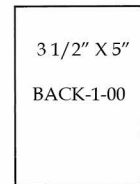

EASEL LEG AND BACK SPECIFICATIONS

EASEL LEG AND BACK SPECIFICATION TABLE

BACK SIZE	FLUSH EASEL LEG	1/2" EXTENDED EASEL LEG	3/4" EXTENDED EASEL LEG	1" EXTENDED EASEL LEG
3 1/2" x 5" BACK-1-00	USE # EASEL-2-00	USE # EASEL-3-00	USE # EASEL-3-00	USE # EASEL-4-00
4" X 6" BACK-2-00	USE # EASEL-3-00	USE # EASEL-4-00	USE # EASEL-4-00	USE # EASEL-4-00
5" X 7" BACK-3-00	USE # EASEL-4-00	USE # EASEL-4-00	USE # EASEL-5-00	USE # EASEL-5-00
8" X 10" BACK-4-00	USE # EASEL-7-00	USE # EASEL-8-00	USE # EASEL-8-00	USE # EASEL-8-00
11" X 14" BACK-5-00	USE # EASEL-9-00	NOT RECOMMENDED	NOT RECOMMENDED	NOT RECOMMENDED

*****THE ABOVE SPECIFICATIONS ARE ONLY GUIDELINES *****