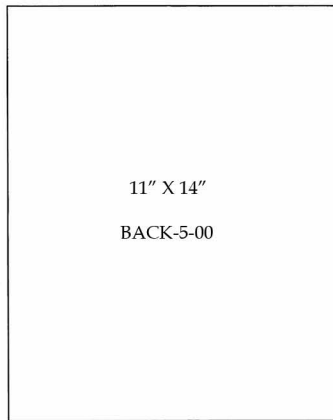

EASEL LEG AND BACK SPECIFICATIONS

EASEL LEG AND BACK SPECIFICATION TABLE

BACK SIZE	FLUSH EASEL LEG	1/2" EXTENDED EASEL LEG	3/4" EXTENDED EASEL LEG	1" EXTENDED EASEL LEG
3 1/2" x 5" BACK-1-00	USE # EASEL-2-00	USE # EASEL-3-00	USE # EASEL-3-00	USE # EASEL-4-00
4" X 6" BACK-2-00	USE # EASEL-3-00	USE # EASEL-4-00	USE # EASEL-4-00	USE # EASEL-4-00
5" X 7" BACK-3-00	USE # EASEL-4-00	USE # EASEL-4-00	USE # EASEL-5-00	USE # EASEL-5-00
8" X 10" BACK-4-00	USE # EASEL-7-00	USE # EASEL-8-00	USE # EASEL-8-00	USE # EASEL-8-00
11" X 14" BACK-5-00	USE # EASEL-9-00	NOT RECOMMENDED	NOT RECOMMENDED	NOT RECOMMENDED

*****THE ABOVE SPECIFICATIONS ARE ONLY GUIDELINES *****