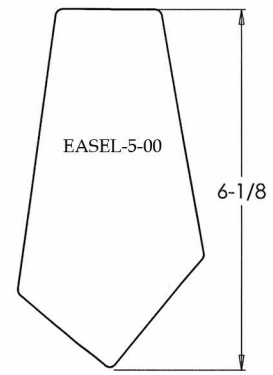

Easel Backs

With an immeasurable amount of mouldings on the market today only you know what you need. With that in mind we are offering you different options to suit your needs. You can purchase the backs fully assembled in sizes 3 1/2" x 5" - 11" x 14" flush or in a wide assortment of drops. We are also giving you the option of purchasing just the components allowing you to make your own Easel Back to suit your specific needs.

EASEL LEG AND BACK SPECIFICATIONS

EASEL LEG AND BACK SPECIFICATION TABLE

BACK SIZE	FLUSH EASEL LEG	1/2" EXTENDED EASEL LEG	3/4" EXTENDED EASEL LEG	1" EXTENDED EASEL LEG
3 1/2" x 5" BACK-1-00	USE # EASEL-2-00	USE # EASEL-3-00	USE # EASEL-3-00	USE # EASEL-4-00
4" X 6" BACK-2-00	USE # EASEL-3-00	USE # EASEL-4-00	USE # EASEL-4-00	USE # EASEL-4-00
5" X 7" BACK-3-00	USE # EASEL-4-00	USE # EASEL-4-00	USE # EASEL-5-00	USE # EASEL-5-00
8" X 10" BACK-4-00	USE # EASEL-7-00	USE # EASEL-8-00	USE # EASEL-8-00	USE # EASEL-8-00
11" X 14" BACK-5-00	USE # EASEL-9-00	NOT RECOMMENDED	NOT RECOMMENDED	NOT RECOMMENDED