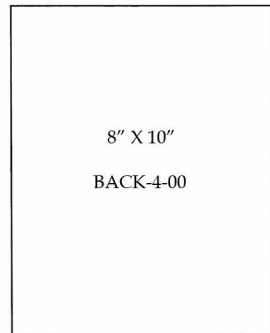

EASEL LEG AND BACK SPECIFICATIONS

EASEL LEG AND BACK SPECIFICATION TABLE

BACK SIZE	FLUSH EASEL LEG	1/2" EXTENDED EASEL LEG	3/4" EXTENDED EASEL LEG	1" EXTENDED EASEL LEG
3 1/2" x 5" BACK-1-00	USE # EASEL-2-00	USE # EASEL-3-00	USE # EASEL-3-00	USE # EASEL-4-00
4" X 6" BACK-2-00	USE # EASEL-3-00	USE # EASEL-4-00	USE # EASEL-4-00	USE # EASEL-4-00
5" X 7" BACK-3-00	USE # EASEL-4-00	USE # EASEL-4-00	USE # EASEL-5-00	USE # EASEL-5-00
8" X 10" BACK-4-00	USE # EASEL-7-00	USE # EASEL-8-00	USE # EASEL-8-00	USE # EASEL-8-00
11" X 14" BACK-5-00	USE # EASEL-9-00	NOT RECOMMENDED	NOT RECOMMENDED	NOT RECOMMENDED

*****THE ABOVE SPECIFICATIONS ARE ONLY GUIDELINES *****