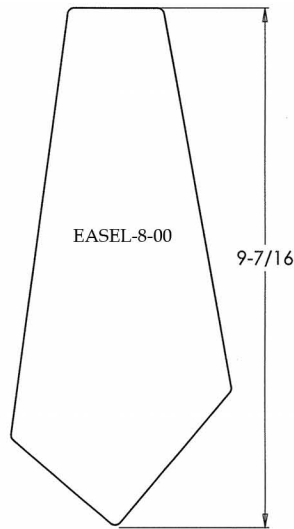

EASEL LEG AND BACK SPECIFICATIONS

EASEL LEG AND BACK SPECIFICATION TABLE

BACK SIZE	FLUSH EASEL LEG	1/2" EXTENDED EASEL LEG	3/4" EXTENDED EASEL LEG	1" EXTENDED EASEL LEG
3 1/2" x 5" BACK-1-00	USE # EASEL-2-00	USE # EASEL-3-00	USE # EASEL-3-00	USE # EASEL-4-00
4" X 6" BACK-2-00	USE # EASEL-3-00	USE # EASEL-4-00	USE # EASEL-4-00	USE # EASEL-4-00
5" X 7" BACK-3-00	USE # EASEL-4-00	USE # EASEL-4-00	USE # EASEL-5-00	USE # EASEL-5-00
8" X 10" BACK-4-00	USE # EASEL-7-00	USE # EASEL-8-00	USE # EASEL-8-00	USE # EASEL-8-00
11" X 14" BACK-5-00	USE # EASEL-9-00	NOT RECOMMENDED	NOT RECOMMENDED	NOT RECOMMENDED

*****THE ABOVE SPECIFICATIONS ARE ONLY GUIDELINES *****