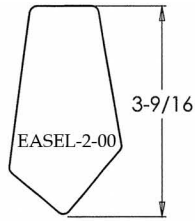

Easel Backs

With an immeasurable amount of mouldings on the market today only you know what you need. With that in mind we are offering you different options to suit your needs. You can purchase the backs fully assembled in sizes 3 1/2" x 5" - 11" x 14" flush or in a wide assortment of drops. We are also giving you the option of purchasing just the components allowing you to make your own Easel Back to suit your specific needs.

EASEL LEG AND BACK SPECIFICATIONS

EASEL LEG AND BACK SPECIFICATION TABLE

BACK SIZE	FLUSH EASEL LEG	1/2" EXTENDED EASEL LEG	3/4" EXTENDED EASEL LEG	1" EXTENDED EASEL LEG
3 1/2" x 5" BACK-1-00	USE # EASEL-2-00	USE # EASEL-3-00	USE # EASEL-3-00	USE # EASEL-4-00
4" X 6" BACK-2-00	USE # EASEL-3-00	USE # EASEL-4-00	USE # EASEL-4-00	USE # EASEL-4-00
5" X 7" BACK-3-00	USE # EASEL-4-00	USE # EASEL-4-00	USE # EASEL-5-00	USE # EASEL-5-00
8" X 10" BACK-4-00	USE # EASEL-7-00	USE # EASEL-8-00	USE # EASEL-8-00	USE # EASEL-8-00
11" X 14" BACK-5-00	USE # EASEL-9-00	NOT RECOMMENDED	NOT RECOMMENDED	NOT RECOMMENDED