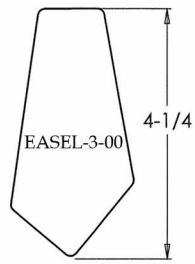

Easel Backs

With an immeasurable amount of mouldings on the market today only you know what you need. With that in mind we are offering you different options to suit your needs. You can purchase the backs fully assembled in sizes 3 1/2" x 5" - 11" x 14" flush or in a wide assortment of drops. We are also giving you the option of purchasing just the components allowing you to make your own Easel Back to suit your specific needs.

EASEL LEG AND BACK SPECIFICATIONS

EASEL LEG AND BACK SPECIFICATION TABLE

BACK SIZE	FLUSH EASEL LEG	1/2" EXTENDED EASEL LEG	3/4" EXTENDED EASEL LEG	1" EXTENDED EASEL LEG
3 1/2" x 5" BACK-1-00	USE # EASEL-2-00	USE # EASEL-3-00	USE # EASEL-3-00	USE # EASEL-4-00
4" X 6" BACK-2-00	USE # EASEL-3-00	USE # EASEL-4-00	USE # EASEL-4-00	USE # EASEL-4-00
5" X 7" BACK-3-00	USE # EASEL-4-00	USE # EASEL-4-00	USE # EASEL-5-00	USE # EASEL-5-00
8" X 10" BACK-4-00	USE # EASEL-7-00	USE # EASEL-8-00	USE # EASEL-8-00	USE # EASEL-8-00
11" X 14" BACK-5-00	USE # EASEL-9-00	NOT RECOMMENDED	NOT RECOMMENDED	NOT RECOMMENDED