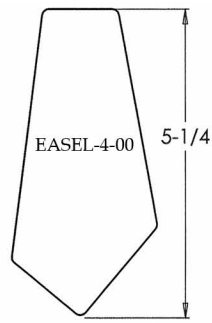

Easel Backs

With an immeasurable amount of mouldings on the market today only you know what you need. With that in mind we are offering you different options to suit your needs. You can purchase the backs fully assembled in sizes 3 1/2" x 5" - 11" x 14" flush or in a wide assortment of drops. We are also giving you the option of purchasing just the components allowing you to make your own Easel Back to suit your specific needs.

EASEL LEG AND BACK SPECIFICATIONS

EASEL LEG AND BACK SPECIFICATION TABLE

BACK SIZE	FLUSH EASEL LEG	1/2" EXTENDED EASEL LEG	3/4" EXTENDED EASEL LEG	1" EXTENDED EASEL LEG
3 1/2" x 5" BACK-1-00	USE # EASEL-2-00	USE # EASEL-3-00	USE # EASEL-3-00	USE # EASEL-4-00
4" X 6" BACK-2-00	USE # EASEL-3-00	USE # EASEL-4-00	USE # EASEL-4-00	USE # EASEL-4-00
5" X 7" BACK-3-00	USE # EASEL-4-00	USE # EASEL-4-00	USE # EASEL-5-00	USE # EASEL-5-00
8" X 10" BACK-4-00	USE # EASEL-7-00	USE # EASEL-8-00	USE # EASEL-8-00	USE # EASEL-8-00
11" X 14" BACK-5-00	USE # EASEL-9-00	NOT RECOMMENDED	NOT RECOMMENDED	NOT RECOMMENDED