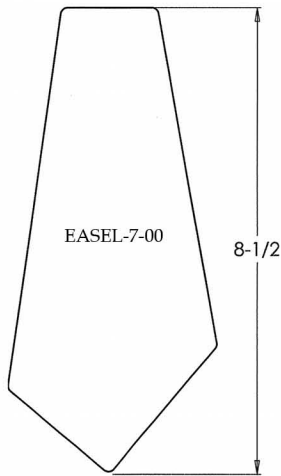

Easel Backs

With an immeasurable amount of mouldings on the market today only you know what you need. With that in mind we are offering you different options to suit your needs. You can purchase the backs fully assembled in sizes 3 1/2" x 5" - 11" x 14" flush or in a wide assortment of drops. We are also giving you the option of purchasing just the components allowing you to make your own Easel Back to suit your specific needs.

EASEL LEG AND BACK SPECIFICATIONS

EASEL LEG AND BACK SPECIFICATION TABLE

BACK SIZE	FLUSH EASEL LEG	1/2" EXTENDED EASEL LEG	3/4" EXTENDED EASEL LEG	1" EXTENDED EASEL LEG
3 1/2" x 5" BACK-1-00	USE # EASEL-2-00	USE # EASEL-3-00	USE # EASEL-3-00	USE # EASEL-4-00
4" X 6" BACK-2-00	USE # EASEL-3-00	USE # EASEL-4-00	USE # EASEL-4-00	USE # EASEL-4-00
5" X 7" BACK-3-00	USE # EASEL-4-00	USE # EASEL-4-00	USE # EASEL-5-00	USE # EASEL-5-00
8" X 10" BACK-4-00	USE # EASEL-7-00	USE # EASEL-8-00	USE # EASEL-8-00	USE # EASEL-8-00
11" X 14" BACK-5-00	USE # EASEL-9-00	NOT RECOMMENDED	NOT RECOMMENDED	NOT RECOMMENDED