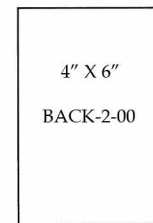

EASEL LEG AND BACK SPECIFICATIONS

EASEL LEG AND BACK SPECIFICATION TABLE

BACK SIZE	FLUSH EASEL LEG	1/2" EXTENDED EASEL LEG	3/4" EXTENDED EASEL LEG	1" EXTENDED EASEL LEG
3 1/2" x 5" BACK-1-00	USE # EASEL-2-00	USE # EASEL-3-00	USE # EASEL-3-00	USE # EASEL-4-00
4" X 6" BACK-2-00	USE # EASEL-3-00	USE # EASEL-4-00	USE # EASEL-4-00	USE # EASEL-4-00
5" X 7" BACK-3-00	USE # EASEL-4-00	USE # EASEL-4-00	USE # EASEL-5-00	USE # EASEL-5-00
8" X 10" BACK-4-00	USE # EASEL-7-00	USE # EASEL-8-00	USE # EASEL-8-00	USE # EASEL-8-00
11" X 14" BACK-5-00	USE # EASEL-9-00	NOT RECOMMENDED	NOT RECOMMENDED	NOT RECOMMENDED

*****THE ABOVE SPECIFICATIONS ARE ONLY GUIDELINES *****