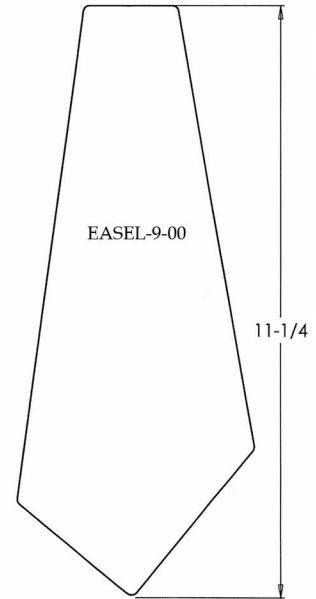

Easel Backs

With an immeasurable amount of mouldings on the market today only you know what you need. With that in mind we are offering you different options to suit your needs. You can purchase the backs fully assembled in sizes 3 1/2" x 5" - 11" x 14" flush or in a wide assortment of drops. We are also giving you the option of purchasing just the components allowing you to make your own Easel Back to suit your specific needs.

EASEL LEG AND BACK SPECIFICATIONS

EASEL LEG AND BACK SPECIFICATION TABLE

BACK SIZE	FLUSH EASEL LEG	1/2" EXTENDED EASEL LEG	3/4" EXTENDED EASEL LEG	1" EXTENDED EASEL LEG
3 1/2" x 5" BACK-1-00	USE # EASEL-2-00	USE # EASEL-3-00	USE # EASEL-3-00	USE # EASEL-4-00
4" X 6" BACK-2-00	USE # EASEL-3-00	USE # EASEL-4-00	USE # EASEL-4-00	USE # EASEL-4-00
5" X 7" BACK-3-00	USE # EASEL-4-00	USE # EASEL-4-00	USE # EASEL-5-00	USE # EASEL-5-00
8" X 10" BACK-4-00	USE # EASEL-7-00	USE # EASEL-8-00	USE # EASEL-8-00	USE # EASEL-8-00
11" X 14" BACK-5-00	USE # EASEL-9-00	NOT RECOMMENDED	NOT RECOMMENDED	NOT RECOMMENDED