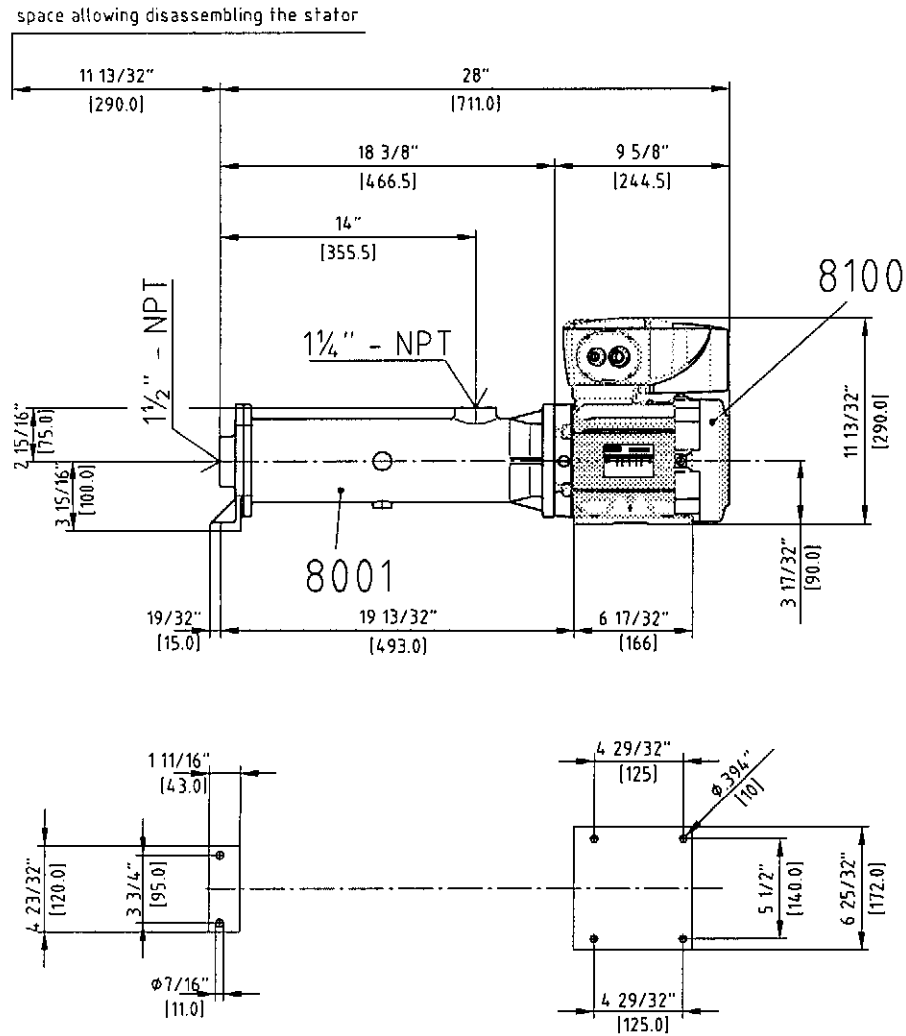

dimensions in [.....] are in millimeter

pump part number:
 W05NA1FOEM20AC
 W05NA1HOEM20AC
 W05NA4FOEM20AC
 W05NA4HOEM20AC

1	type of drive: 3HP, AC w/control	8100	EPT motor type: SEEPEXBW5IG	22	
1	pump: BW5	8001		17	
Quant.	Denomination	Item	Material	Note	Weight / kg

seepex.com

seepex, Inc.
 511 Speedway Drive
 Enon, OH 45323
 www.seepex.com

2009	Name	Day	Scale	Weight	Denomination
Drawn	aon	20.04	⊙ 1:10	39 kg	dimensional drawing
Checked	goe	20.04	EDP-No. 99496.dwg		Drawing-no. 106-C44/0050-C-701A4