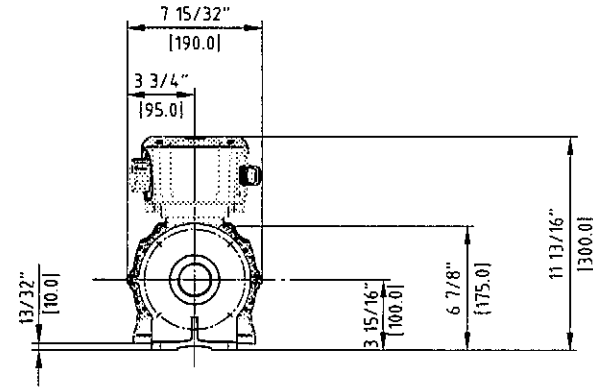

dimensions in [.....] are in millimeter

pump part number:
 W05NA1FOEM20AC
 W05NA1HOEM20AC
 W05NA4FOEM20AC
 W05NA4HOEM20AC

1	type of drive: 3HP, AC w/control	8100	EPT motor type: SEEPEXBW5IG	22	
1	pump: BW5	8001		17	
Quant.	Denomination	Item	Material	Note	Weight / kg

seepex.com

seepex, Inc.
 511 Speedway Drive
 Enon, OH 45323
 www.seepex.com

2009	Name	Day	Scale	Weight	Denomination
Drawn	aon	20.04	⊙ 1:10	39 kg	dimensional drawing
Checked	goe	20.04	EDP-No. 99496.dwg		Drawing-no. 106-C44/0050-C-701A4