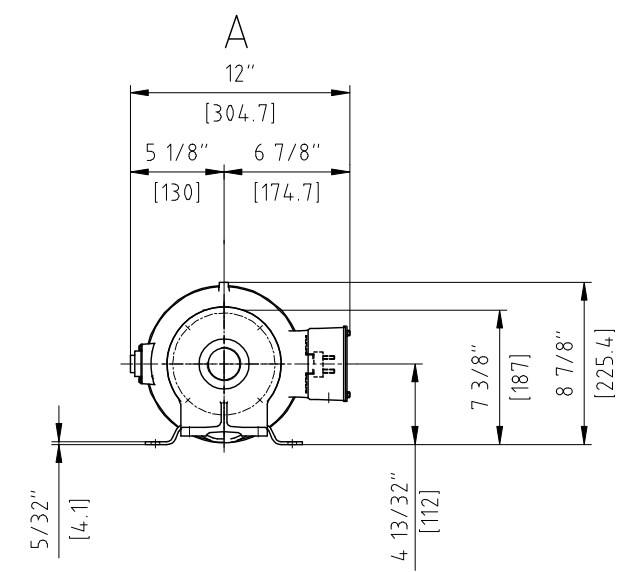

dimensions in (.....) are in millimeter

pump part number: W05NA1F0BD2036
 W05NA1H0BD2036
 W05NA4F0BD2036
 W05NA4H0BD2036

1	type of drive: 2HP , 3ph , 6 pole	8100	Baldor motor type: 36L929T2104G1	36
1	pump: BW5	8001		17
Quant.	Denomination	Item	Note	Weight / kg

2009	Name	Day	Scale	Weight	Denomination
Drawn	aon	26.03.	⊙ 1:10	53 kg	dimensional drawing
Checked	goe	26.03.	EDP-No. 99025.dwg		Drawing-no. 106-C44/0050-0-702A4

seepex.com

seepex, Inc.
 511 Speedway Drive
 Enon, OH 45323
 www.seepex.com