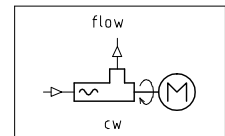

dimensions in (.....) are in millimeter

pump part number: W05NA1F0BD2036
 W05NA1H0BD2036
 W05NA4F0BD2036
 W05NA4H0BD2036

1	type of drive: 2HP , 3ph , 6 pole	8100	Baldor motor type: 36L929T2104G1	36
1	pump: BW5	8001		17
Quant.	Denomination	Item	Note	Weight / kg