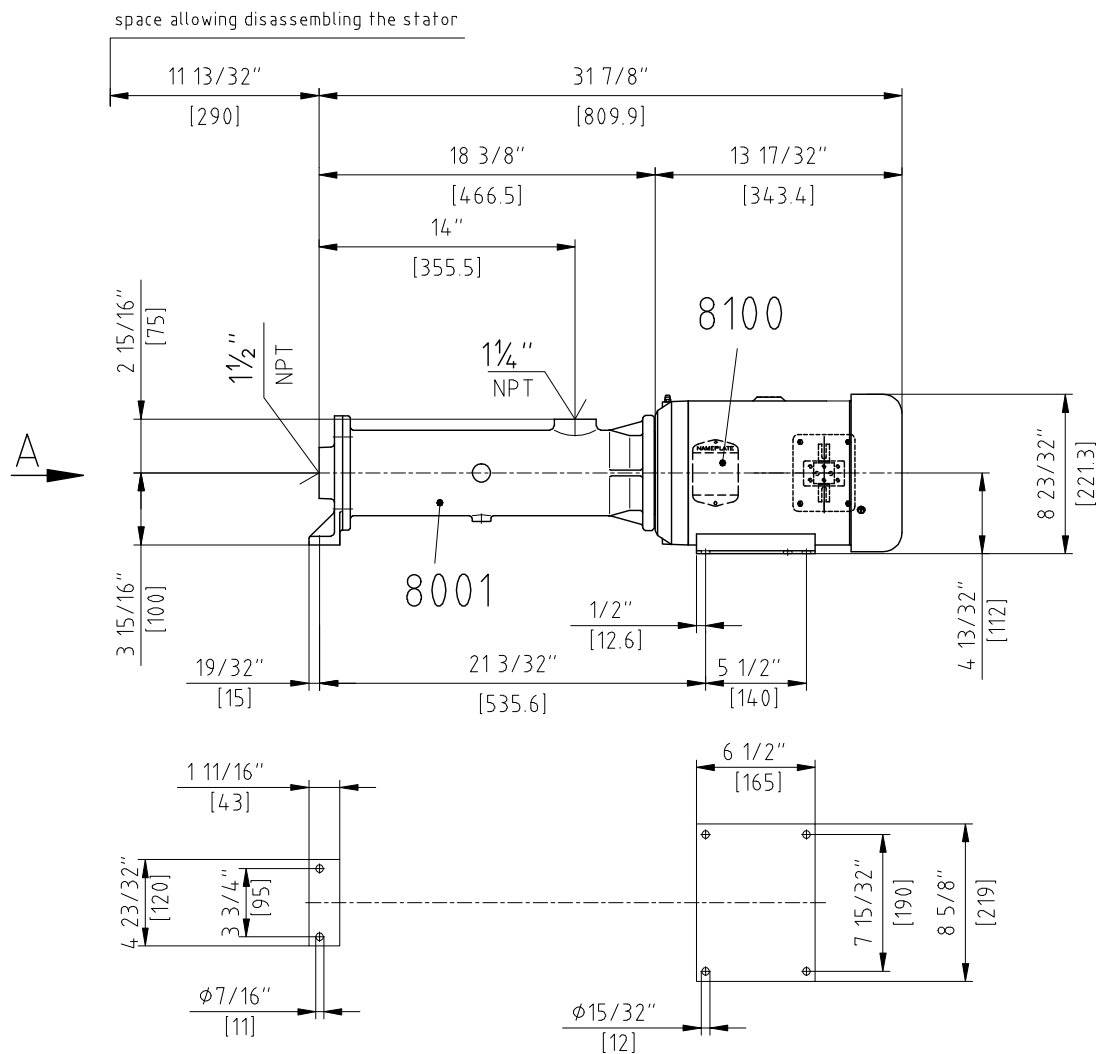

dimensions in (.....) are in millimeter

pump part number: W05NA1F0BD2036
 W05NA1H0BD2036
 W05NA4F0BD2036
 W05NA4H0BD2036

1	type of drive: 2HP , 3ph , 6 pole	8100	Baldor motor type: 36L929T2104G1	36
1	pump: BW5	8001		17
Quant.	Denomination	Item	Note	Weight / kg

2009	Name	Day	Scale	Weight	Denomination
Drawn	aon	26.03.	⊙ 1:10	53 kg	dimensional drawing
Checked	goe	26.03.	EDP-No. 99025.dwg		Drawing-no. 106-C44/0050-0-702A4

seepex.com

seepex, Inc.
 511 Speedway Drive
 Enon, OH 45323
 www.seepex.com