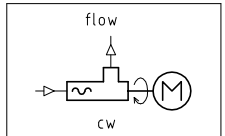

dimensions in (...) are in millimeter

- pump part number:
- W01NA1FOBD1036
 - W01NA1HOBD1036
 - W01NA4FOBD1036
 - W01NA4HOBD1036
 - W02NA1FOBD1036
 - W02NA1HOBD1036
 - W02NA4FOBD1036
 - W02NA4HOBD1036

type of drive: 1.0 HP, 3 ph, 6 pole	8100	Baldor motor type: MOTBD35W308Q029G1X	21
1 pump: BW 1 / 2	8001		7
Quant. Denomination	Item	Material	Weight / kg