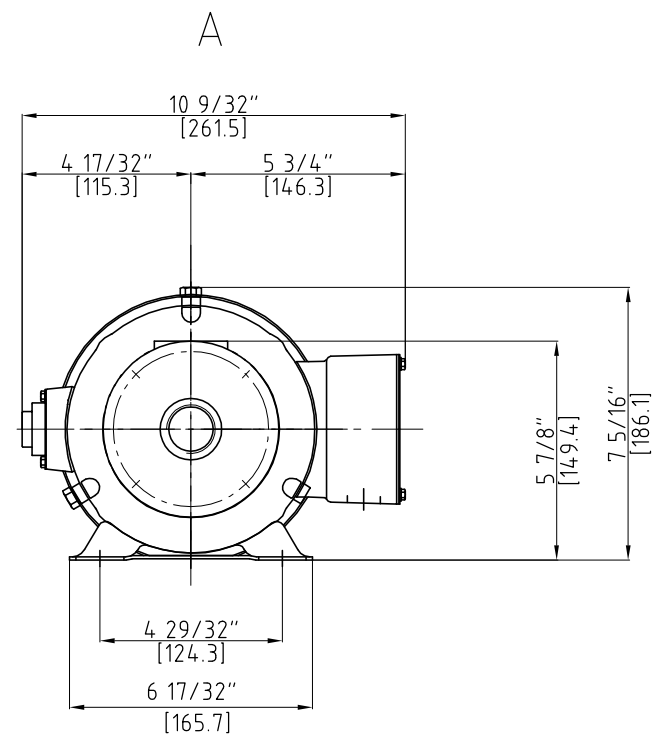

dimensions in (...) are in millimeter

- pump part number:
- W01NA1FOBD1036
 - W01NA1HOBD1036
 - W01NA4FOBD1036
 - W01NA4HOBD1036
 - W02NA1FOBD1036
 - W02NA1HOBD1036
 - W02NA4FOBD1036
 - W02NA4HOBD1036

type of drive: 1.0 HP, 3 ph, 6 pole	8100	Baldor motor type: MOTBD35W308Q029G1X	21
1 pump: BW 1 / 2	8001		7
Quant. Denomination	Item	Material	Weight / kg

seepex.com

seepex, Inc.
511 Speedway Drive
Enon, OH 45323
www.seepex.com

2009	Name	Day	Scale	Weight	Denomination
Drawn	aon	27.04	⊙ 1:5	28 kg	dimensional drawing
Checked	goe	27.04	EDP-No. 99740.dwg		Drawing-no. 106-C44/0020-0-707A4