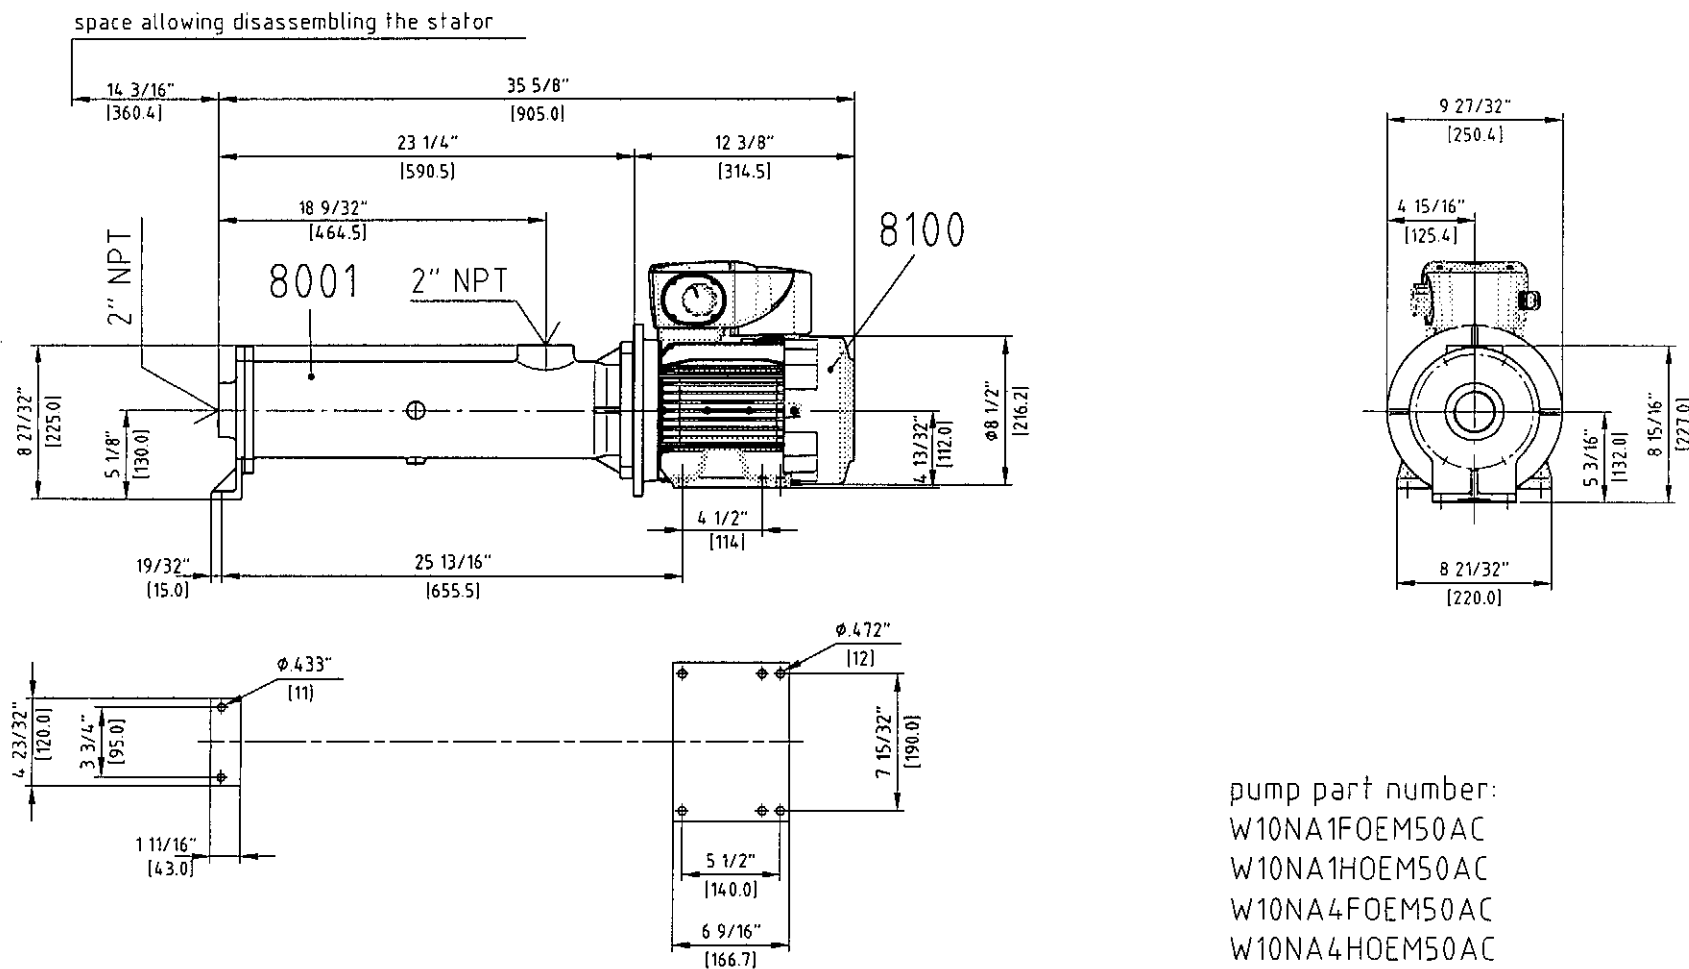

dimensions in {...} are in millimeter

pump part number:
 W10NA1FOEM50AC
 W10NA1HOEM50AC
 W10NA4FOEM50AC
 W10NA4HOEM50AC

1	type of drive: SHP , AC w/control	8100	EPT motor type: SEEPEXBW10IG	37	
1	pump: BW10	8001		34	
Quant.	Denomination	Item	Material	Note	Weight / kg

seepex.com

seepex, Inc.
 511 Speedway Drive
 Enon, OH 45323
 www.seepex.com

2009	Name	Day	Scale	Weight	Denomination
Drawn	aon	20.4	⊙ 1:10	71 kg	dimensional drawing
Checked	goe	20.04	EDP-No. 99495.dwg		Drawing-no. 106-C44/0100-C-702A4