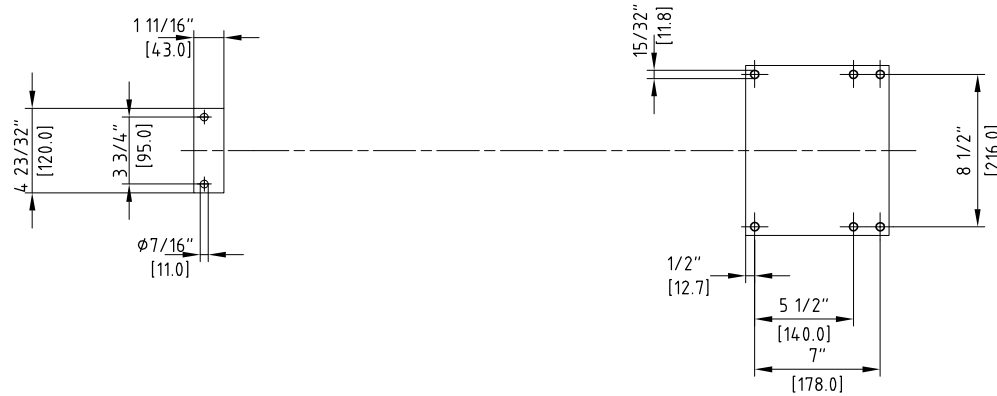

dimensions in (.....) are in millimeter

pump part number:
 W10NA1FOBD5036
 W10NA1HOBBD5036
 W10NA4FOBD5036
 W10NA4HOBBD5036

1	type of drive: 5 HP, 3 ph ,6 pole	8100	Baldor motor type: MOTBD37L860Y762G1X	71
1	pump: BW10	8001		17
Quant.	Denomination	Item	Note	Weight / kg

seepex.com

seepex, Inc.
 511 Speedway Drive
 Enon, OH 45323
 www.seepex.com

2009	Name	Day	Scale	Weight	Denomination
Drawn	aon	27.04	1:10	88 kg	dimensional drawing
Checked	goe	30.04	EDP-No. 99494.dwg		Drawing-no. 106-C44/0100-0-700B4