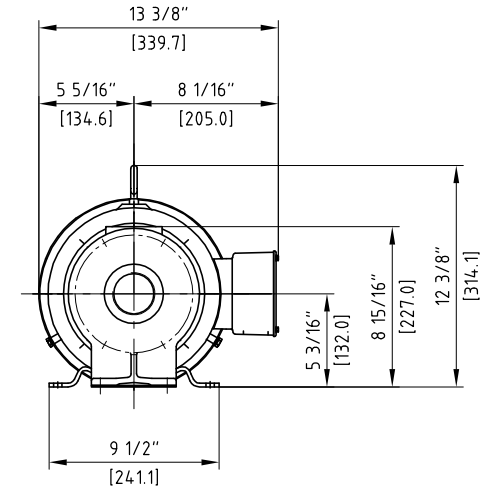

dimensions in (.....) are in millimeter

pump part number:
 W10NA1FOBD5036
 W10NA1HOBBD5036
 W10NA4FOBD5036
 W10NA4HOBBD5036

1	type of drive: 5 HP, 3 ph ,6 pole	8100	Baldor motor type: MOTBD37L860Y762G1X	71
1	pump: BW10	8001		17
Quant.	Denomination	Item	Note	Weight / kg

seepex.com

seepex, Inc.
 511 Speedway Drive
 Enon, OH 45323
 www.seepex.com

2009	Name	Day	Scale	Weight	Denomination
Drawn	aon	27.04	1:10	88 kg	dimensional drawing
Checked	goe	30.04	EDP-No. 99494.dwg		Drawing-no. 106-C44/0100-0-700B4