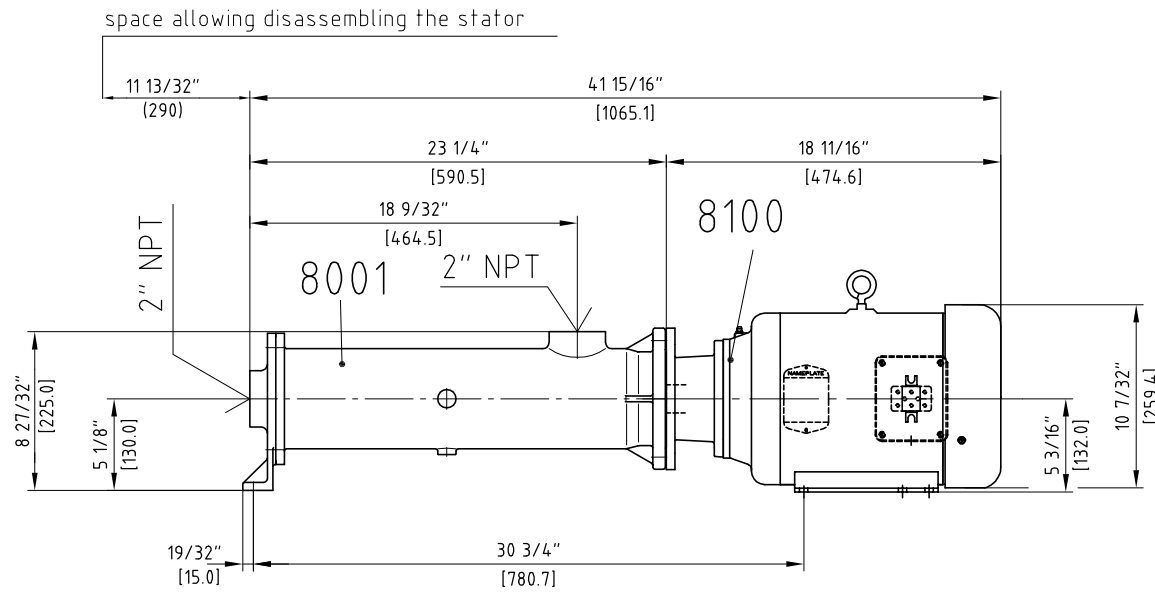

dimensions in (.....) are in millimeter

pump part number:
 W10NA1FOBD5036
 W10NA1HOBBD5036
 W10NA4FOBD5036
 W10NA4HOBBD5036

1	type of drive: 5 HP, 3 ph ,6 pole	8100	Baldor motor type: MOTBD37L860Y762G1X	71
1	pump: BW10	8001		17
Quant.	Denomination	Item	Note	Weight / kg

seepex.com

seepex, Inc.
 511 Speedway Drive
 Enon, OH 45323
 www.seepex.com

2009	Name	Day	Scale	Weight	Denomination
Drawn	aon	27.04	1:10	88 kg	dimensional drawing
Checked	goe	30.04	EDP-No. 99494.dwg		Drawing-no. 106-C44/0100-0-700B4