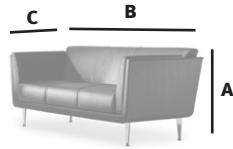

© 2009 Herman Miller, Inc. 0.G5201

Designer: Mark Goetz

Warranty: 1-year

General Dimensions

- A** height: 32 in.
- B** width: 84 in.
- C** depth: 31 in.

GOETZ SOFA hermanmiller.com/goetzsofa

- Contemporary design with an elegant profile.
- Veneers completely wrapped around sides and back.
- Great for supported sitting or relaxed napping.