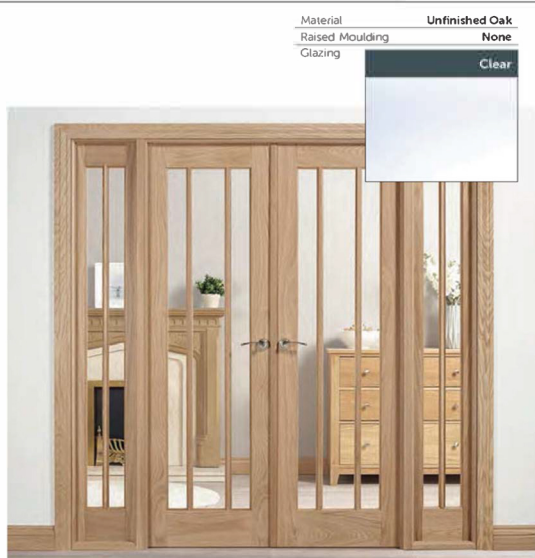

Lincoln Room Divider Door & Frame Kit - Oak Veneer Unfinished

Oak Lincoln W4

External Dimensions	2031mm High x 1246mm Wide		
Code	W4COLIN		
Component	Dimensions (mm)	No. of Pieces	
1	Centre Doors 3L Square Head	35 x 579 x 1981	2
2	Frame Set Lining Head	35 x 133 x 1246	1
3	Frame Set Lining Head	35 x 133 x 2006	1
	Frame Set Lining Head	35 x 133 x 2006	1
4	Door Stop	13 x 45 x 1176	1
	Door Stop	13 x 45 x 1996	2
5	*T* Stop	30 x 45 x 1981	1

Oak Lincoln W6

External Dimensions	2031mm High x 1904mm Wide		
Code	W6OLIN		
Component	Dimensions (mm)	No. of Pieces	
1	Centre Doors 3L Square Head	35 x 579 x 1981	2
2	Demi Panel 2L Square Head	35 x 292 x 1981	2
3	Frame Set Lining Head	35 x 133 x 1904	1
4	Frame Set Lining Jamb	35 x 133 x 2006	1
	Frame Set Lining Jamb	35 x 133 x 2006	1
5	Centre Mullion	35 x 133 x 2006	1
	Centre Mullion	35 x 133 x 2006	1
6	Door Stop	13 x 45 x 1176	1
	Door Stop	13 x 45 x 1996	2
7	Demi Panel Bead	13 x 45 x 294	8
	Demi Panel Bead	13 x 45 x 1974	8
8	*T* Stop	30 x 45 x 1981	1
9	Bottom Rail	22 x 133 x 294	1
	Bottom Rail	22 x 133 x 294	1

Oak Lincoln W8

External Dimensions	2031mm High x 2478mm Wide		
Code	W8OLIN		
Component	Dimensions (mm)	No. of Pieces	
1	Centre Doors 3L Square Head	35 x 579 x 1981	2
2	Side Panel 3L Square Head	35 x 579 x 1981	2
3	Frame Set Lining Head	35 x 133 x 2478	1
4	Frame Set Lining Jamb	35 x 133 x 2006	1
	Frame Set Lining Jamb	35 x 133 x 2006	1
5	Centre Mullion	35 x 133 x 2006	1
	Centre Mullion	35 x 133 x 2006	1
6	Door Stop	13 x 45 x 1176	1
	Door Stop	13 x 45 x 1996	2
7	Side Light Bead	13 x 45 x 581	8
	Side Light Bead	13 x 45 x 1974	8
8	*T* Stop	30 x 45 x 1981	1
9	Bottom Rail	22 x 133 x 581	1
	Bottom Rail	22 x 133 x 581	1