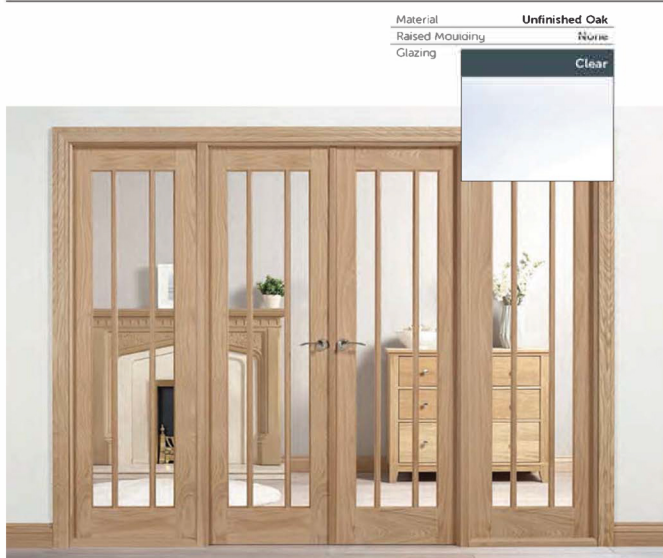

Lincoln Room Divider Door & Frame Kit - Oak Veneer Unfinished

Oak Lincoln W4

External Dimensions	2031mm High x 1246mm Wide		
Code	W4COLIN		
Component	Dimensions (mm)	No. of Pieces	
1	Centre Doors 3L Square Head	35 x 579 x 1981	2
2	Frame Set Lining Head	35 x 133 x 1246	1
3	Frame Set Lining Head	35 x 133 x 2006	1
	Frame Set Lining Head	35 x 133 x 2006	1
4	Door Stop	13 x 45 x 1176	1
	Door Stop	13 x 45 x 1996	2
5	*T* Stop	30 x 45 x 1981	1

Oak Lincoln W6

External Dimensions	2031mm High x 1904mm Wide		
Code	W6OLIN		
Component	Dimensions (mm)	No. of Pieces	
1	Centre Doors 3L Square Head	35 x 579 x 1981	2
2	Demi Panel 2L Square Head	35 x 292 x 1981	2
3	Frame Set Lining Head	35 x 133 x 1904	1
4	Frame Set Lining Jamb	35 x 133 x 2006	1
	Frame Set Lining Jamb	35 x 133 x 2006	1
5	Centre Mullion	35 x 133 x 2006	1
	Centre Mullion	35 x 133 x 2006	1
6	Door Stop	13 x 45 x 1176	1
	Door Stop	13 x 45 x 1996	2
7	Demi Panel Bead	13 x 45 x 294	8
	Demi Panel Bead	13 x 45 x 1974	8
8	*T* Stop	30 x 45 x 1981	1
9	Bottom Rail	22 x 133 x 294	1
	Bottom Rail	22 x 133 x 294	1

Oak Lincoln W8

External Dimensions	2031mm High x 2478mm Wide		
Code	W8OLIN		
Component	Dimensions (mm)	No. of Pieces	
1	Centre Doors 3L Square Head	35 x 579 x 1981	2
2	Side Panel 3L Square Head	35 x 579 x 1981	2
3	Frame Set Lining Head	35 x 133 x 2478	1
4	Frame Set Lining Jamb	35 x 133 x 2006	1
	Frame Set Lining Jamb	35 x 133 x 2006	1
5	Centre Mullion	35 x 133 x 2006	1
	Centre Mullion	35 x 133 x 2006	1
6	Door Stop	13 x 45 x 1176	1
	Door Stop	13 x 45 x 1996	2
7	Side Light Bead	13 x 45 x 581	8
	Side Light Bead	13 x 45 x 1974	8
8	*T* Stop	30 x 45 x 1981	1
9	Bottom Rail	22 x 133 x 581	1
	Bottom Rail	22 x 133 x 581	1