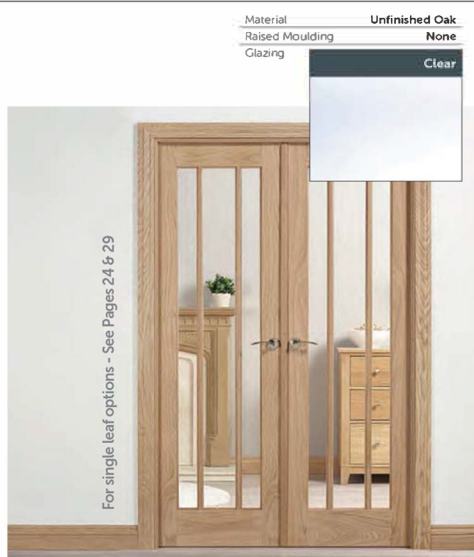

Lincoln Room Divider Door & Frame Kit - Oak Veneer Unfinished

Oak Lincoln W4

External Dimensions	2031mm High x 1246mm Wide		
Code	W4COLIN		
Component	Dimensions (mm)	No. of Pieces	
1	Centre Doors 3L Square Head	35 x 579 x 1981	2
2	Frame Set Lining Head	35 x 133 x 1246	1
3	Frame Set Lining Head	35 x 133 x 2006	1
	Frame Set Lining Head	35 x 133 x 2006	1
4	Door Stop	13 x 45 x 1176	1
	Door Stop	13 x 45 x 1996	2
5	*T* Stop	30 x 45 x 1981	1

Oak Lincoln W6

External Dimensions	2031mm High x 1904mm Wide		
Code	W6OLIN		
Component	Dimensions (mm)	No. of Pieces	
1	Centre Doors 3L Square Head	35 x 579 x 1981	2
2	Demi Panel 2L Square Head	35 x 292 x 1981	2
3	Frame Set Lining Head	35 x 133 x 1904	1
4	Frame Set Lining Jamb	35 x 133 x 2006	1
	Frame Set Lining Jamb	35 x 133 x 2006	1
5	Centre Mullion	35 x 133 x 2006	1
	Centre Mullion	35 x 133 x 2006	1
6	Door Stop	13 x 45 x 1176	1
	Door Stop	13 x 45 x 1996	2
7	Demi Panel Bead	13 x 45 x 294	8
	Demi Panel Bead	13 x 45 x 1974	8
8	*T* Stop	30 x 45 x 1981	1
9	Bottom Rail	22 x 133 x 294	1
	Bottom Rail	22 x 133 x 294	1

Oak Lincoln W8

External Dimensions	2031mm High x 2478mm Wide		
Code	W8OLIN		
Component	Dimensions (mm)	No. of Pieces	
1	Centre Doors 3L Square Head	35 x 579 x 1981	2
2	Side Panel 3L Square Head	35 x 579 x 1981	2
3	Frame Set Lining Head	35 x 133 x 2478	1
4	Frame Set Lining Jamb	35 x 133 x 2006	1
	Frame Set Lining Jamb	35 x 133 x 2006	1
5	Centre Mullion	35 x 133 x 2006	1
	Centre Mullion	35 x 133 x 2006	1
6	Door Stop	13 x 45 x 1176	1
	Door Stop	13 x 45 x 1996	2
7	Side Light Bead	13 x 45 x 581	8
	Side Light Bead	13 x 45 x 1974	8
8	*T* Stop	30 x 45 x 1981	1
9	Bottom Rail	22 x 133 x 581	1
	Bottom Rail	22 x 133 x 581	1