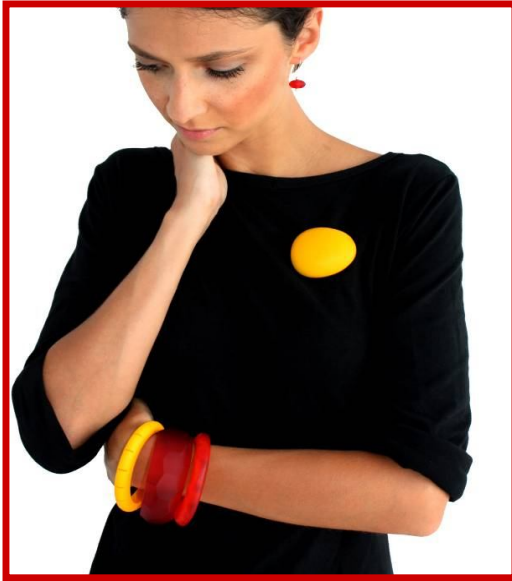

Barcelona Pendant- Red Stella
Length:83cm- Silver Plate Chain
Code: RP0028

Barcelona Pendant- White Stella
Length:83cm- Silver Plate Chain
Code: RP0029

Barcelona Pendant- Checkered
Length:83cm- Silver Plate Chain
Code: RP0030

Barcelona Pendant- Galactic
Length:83cm- Silver Plate Chain
Code: RP0031

Barcelona Pendant- Red Stella
Moderne range Octave Earrings

Bilbao Brooch- Solid Yellow
Moderne range Bangles & Earrings

Bilbao Brooch- Red Mix
L: 5.4cm H: 4.8cm
Code: BR0011